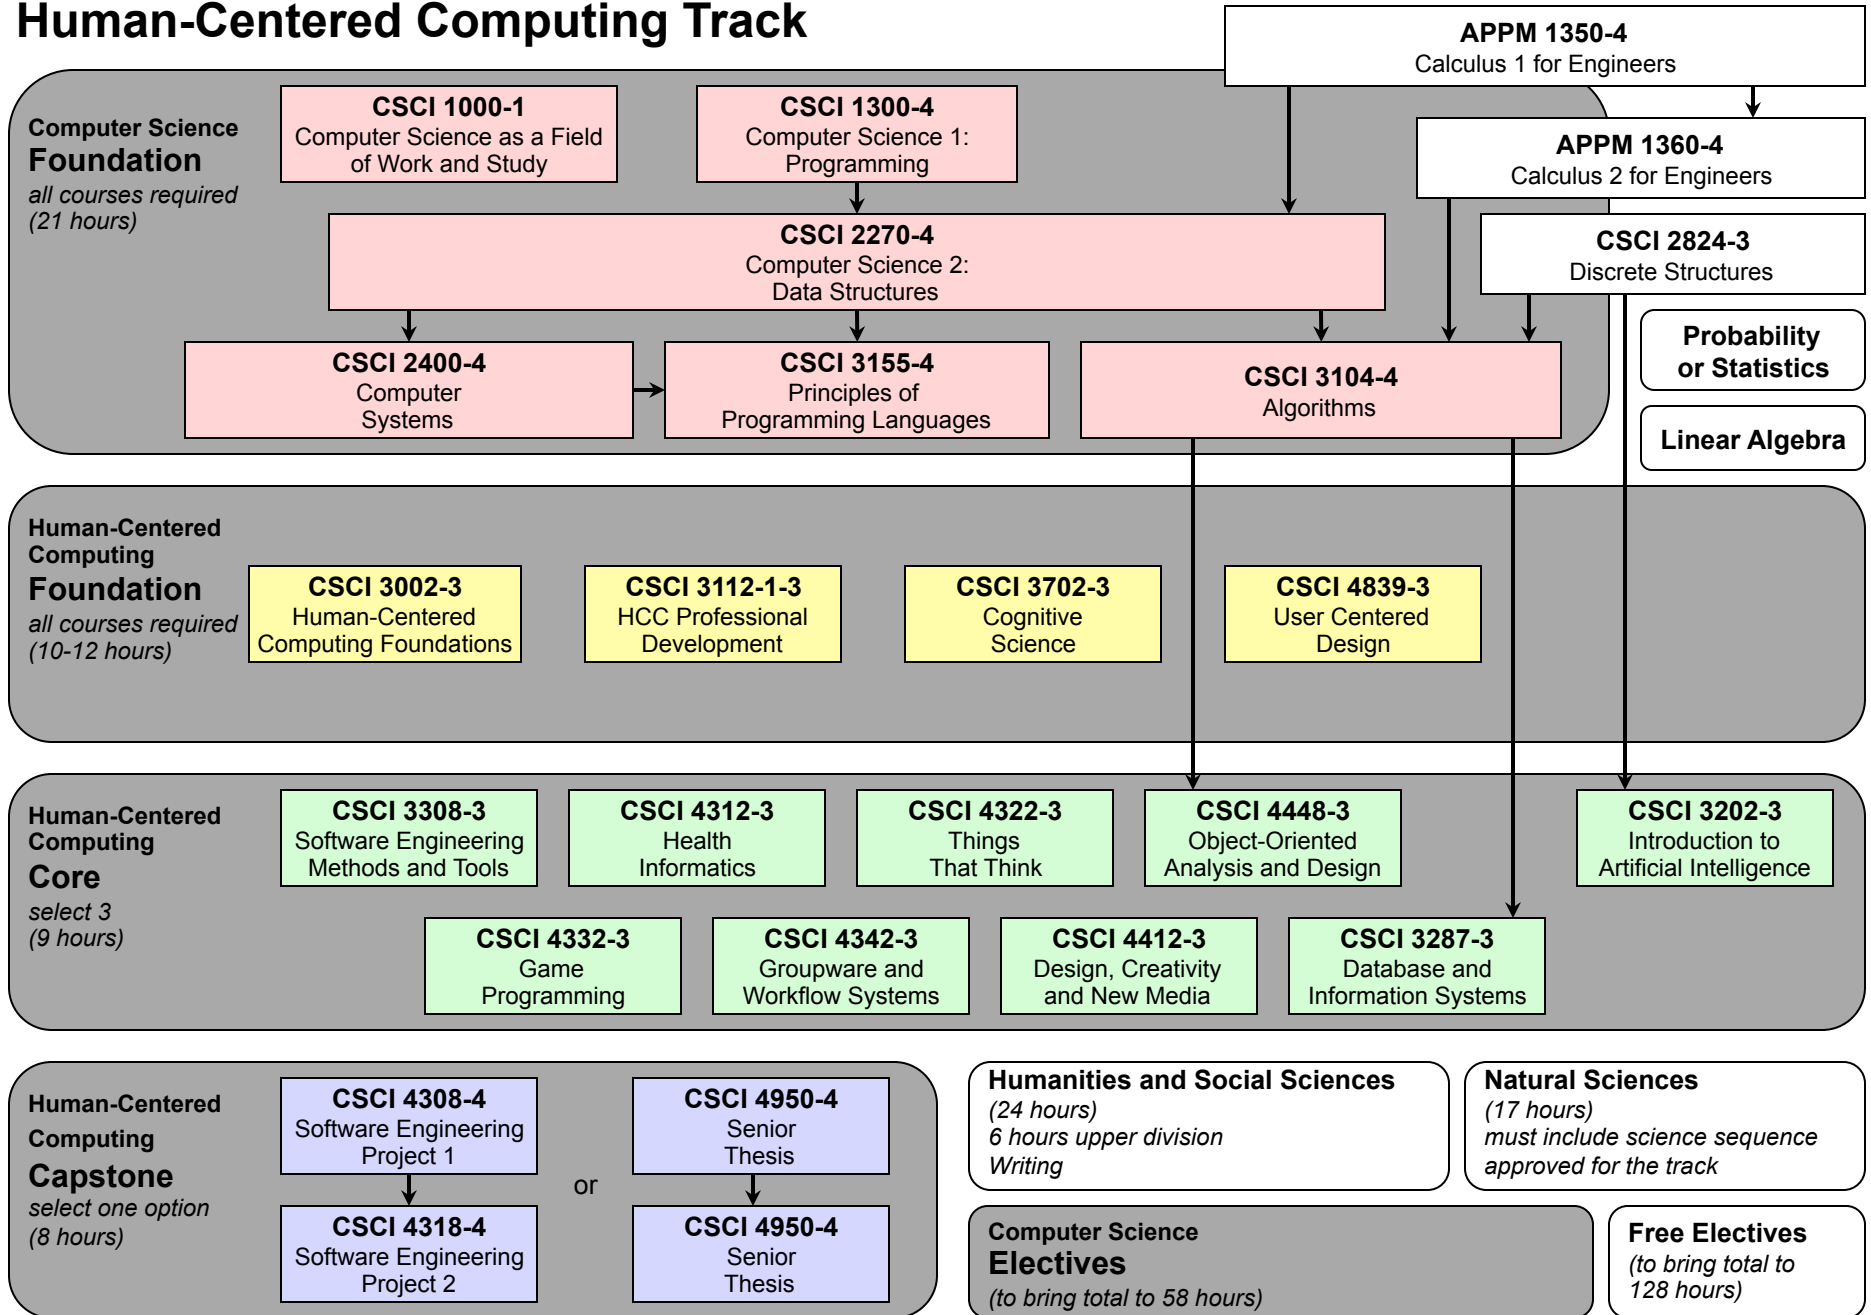

Computer Science BS Degree Requirements Flow Chart: 2011-2012

General Computing Track

Computer Science BS Degree Requirements Flow Chart: 2011-2012

Computational Biology Track

Computer Science BS Degree Requirements Flow Chart: 2011-2012

Computational Science and Engineering Track

Computer Science BS Degree Requirements Flow Chart: 2011-2012

Human-Centered Computing Track

Computer Science BS Degree Requirements Flow Chart: 2011-2012

Networked Devices and Systems Track

Computer Science BS Degree Requirements Flow Chart: 2011-2012

Software Engineering Track

Computer Science BS Degree Requirements Flow Chart: 2011-2012

Systems Track