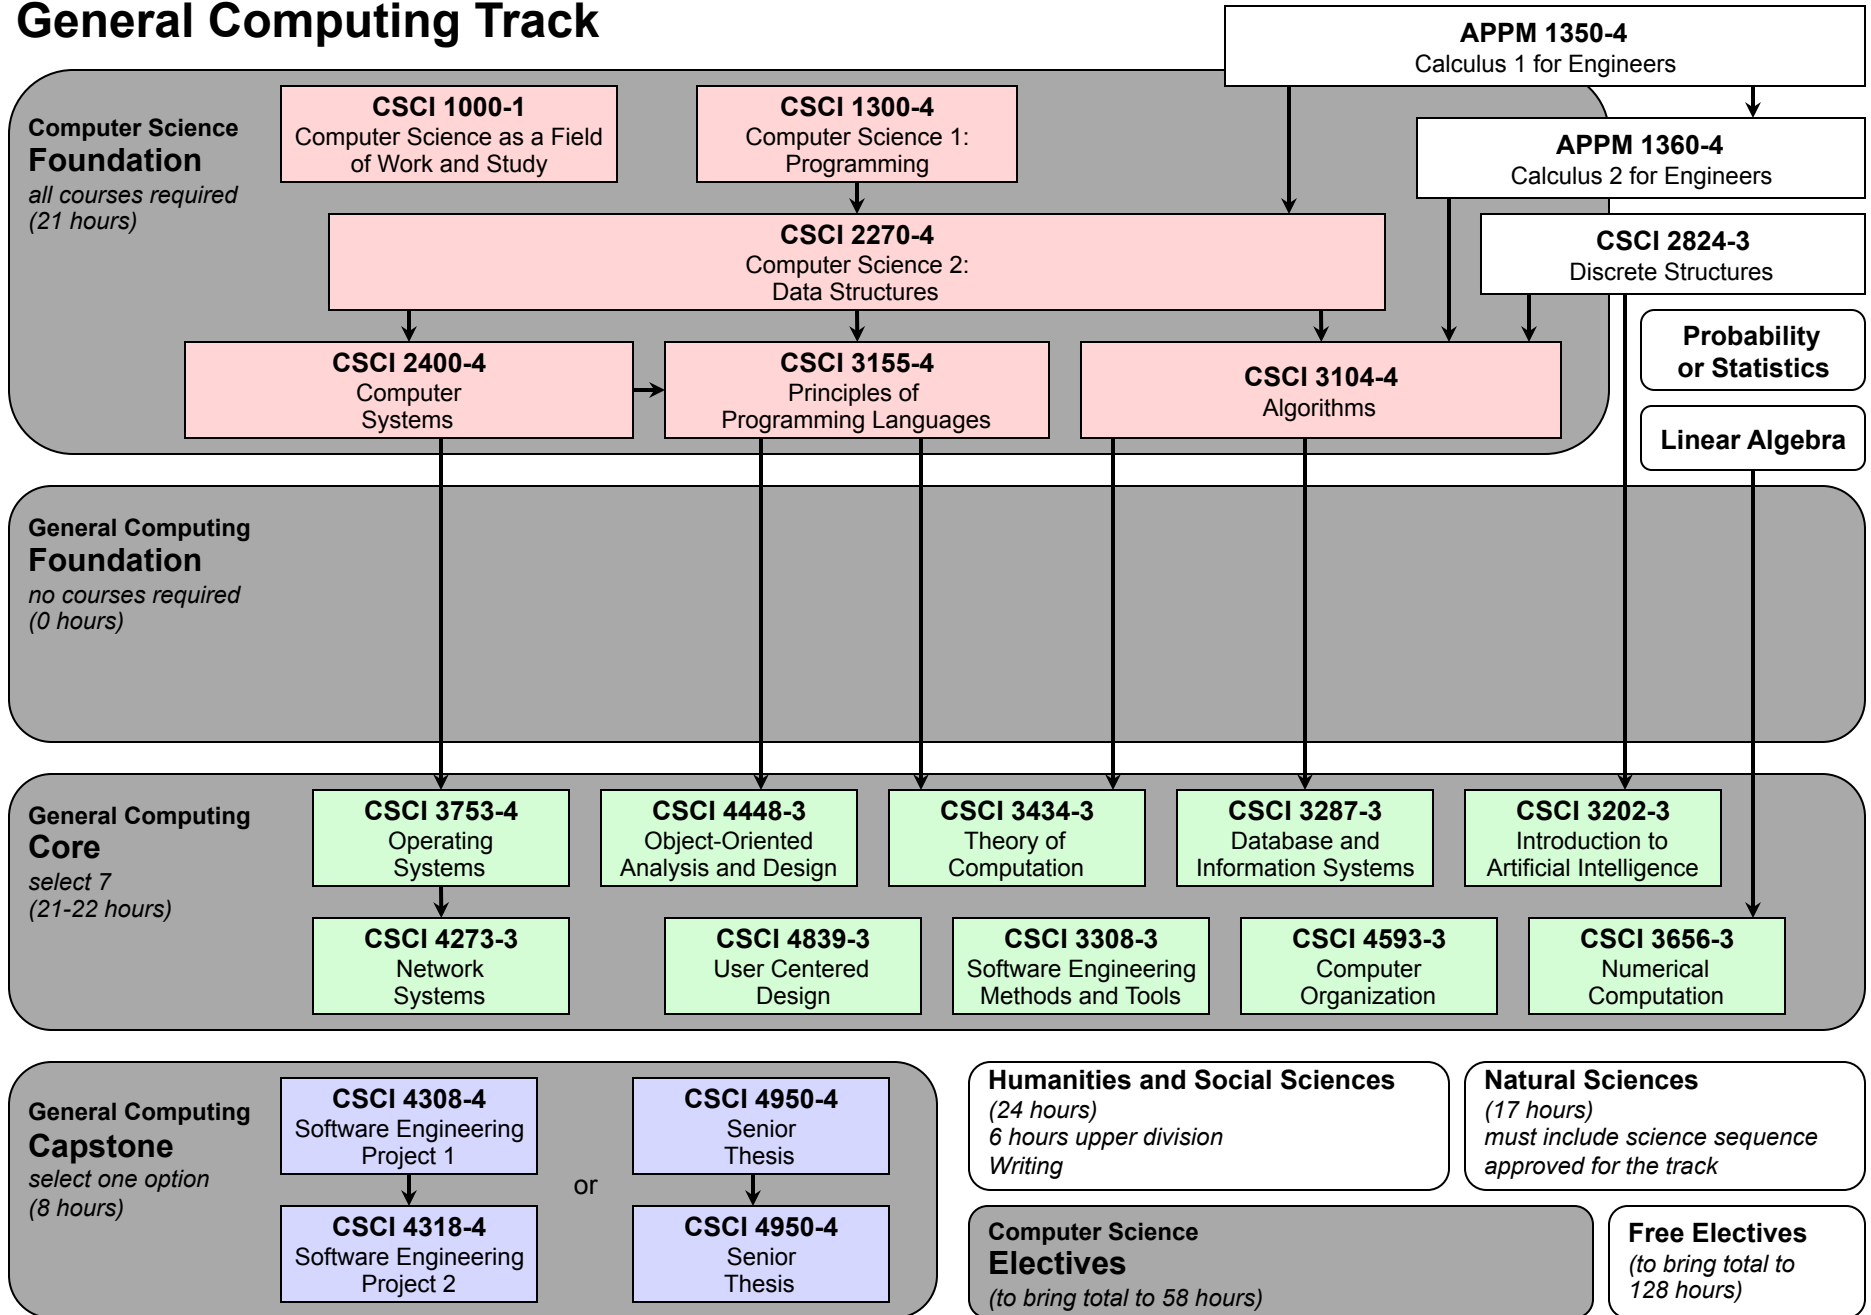

Computer Science BS Degree Requirements Flow Chart: 2011-2012

General Computing Track

Computer Science BS Degree Requirements Flow Chart: 2011-2012

Computational Biology Track

Computer Science BS Degree Requirements Flow Chart: 2011-2012

Computational Science and Engineering Track

Computer Science BS Degree Requirements Flow Chart: 2011-2012

Human-Centered Computing Track

Computer Science BS Degree Requirements Flow Chart: 2011-2012

Networked Devices and Systems Track

Computer Science BS Degree Requirements Flow Chart: 2011-2012

Software Engineering Track

Computer Science BS Degree Requirements Flow Chart: 2011-2012

Systems Track