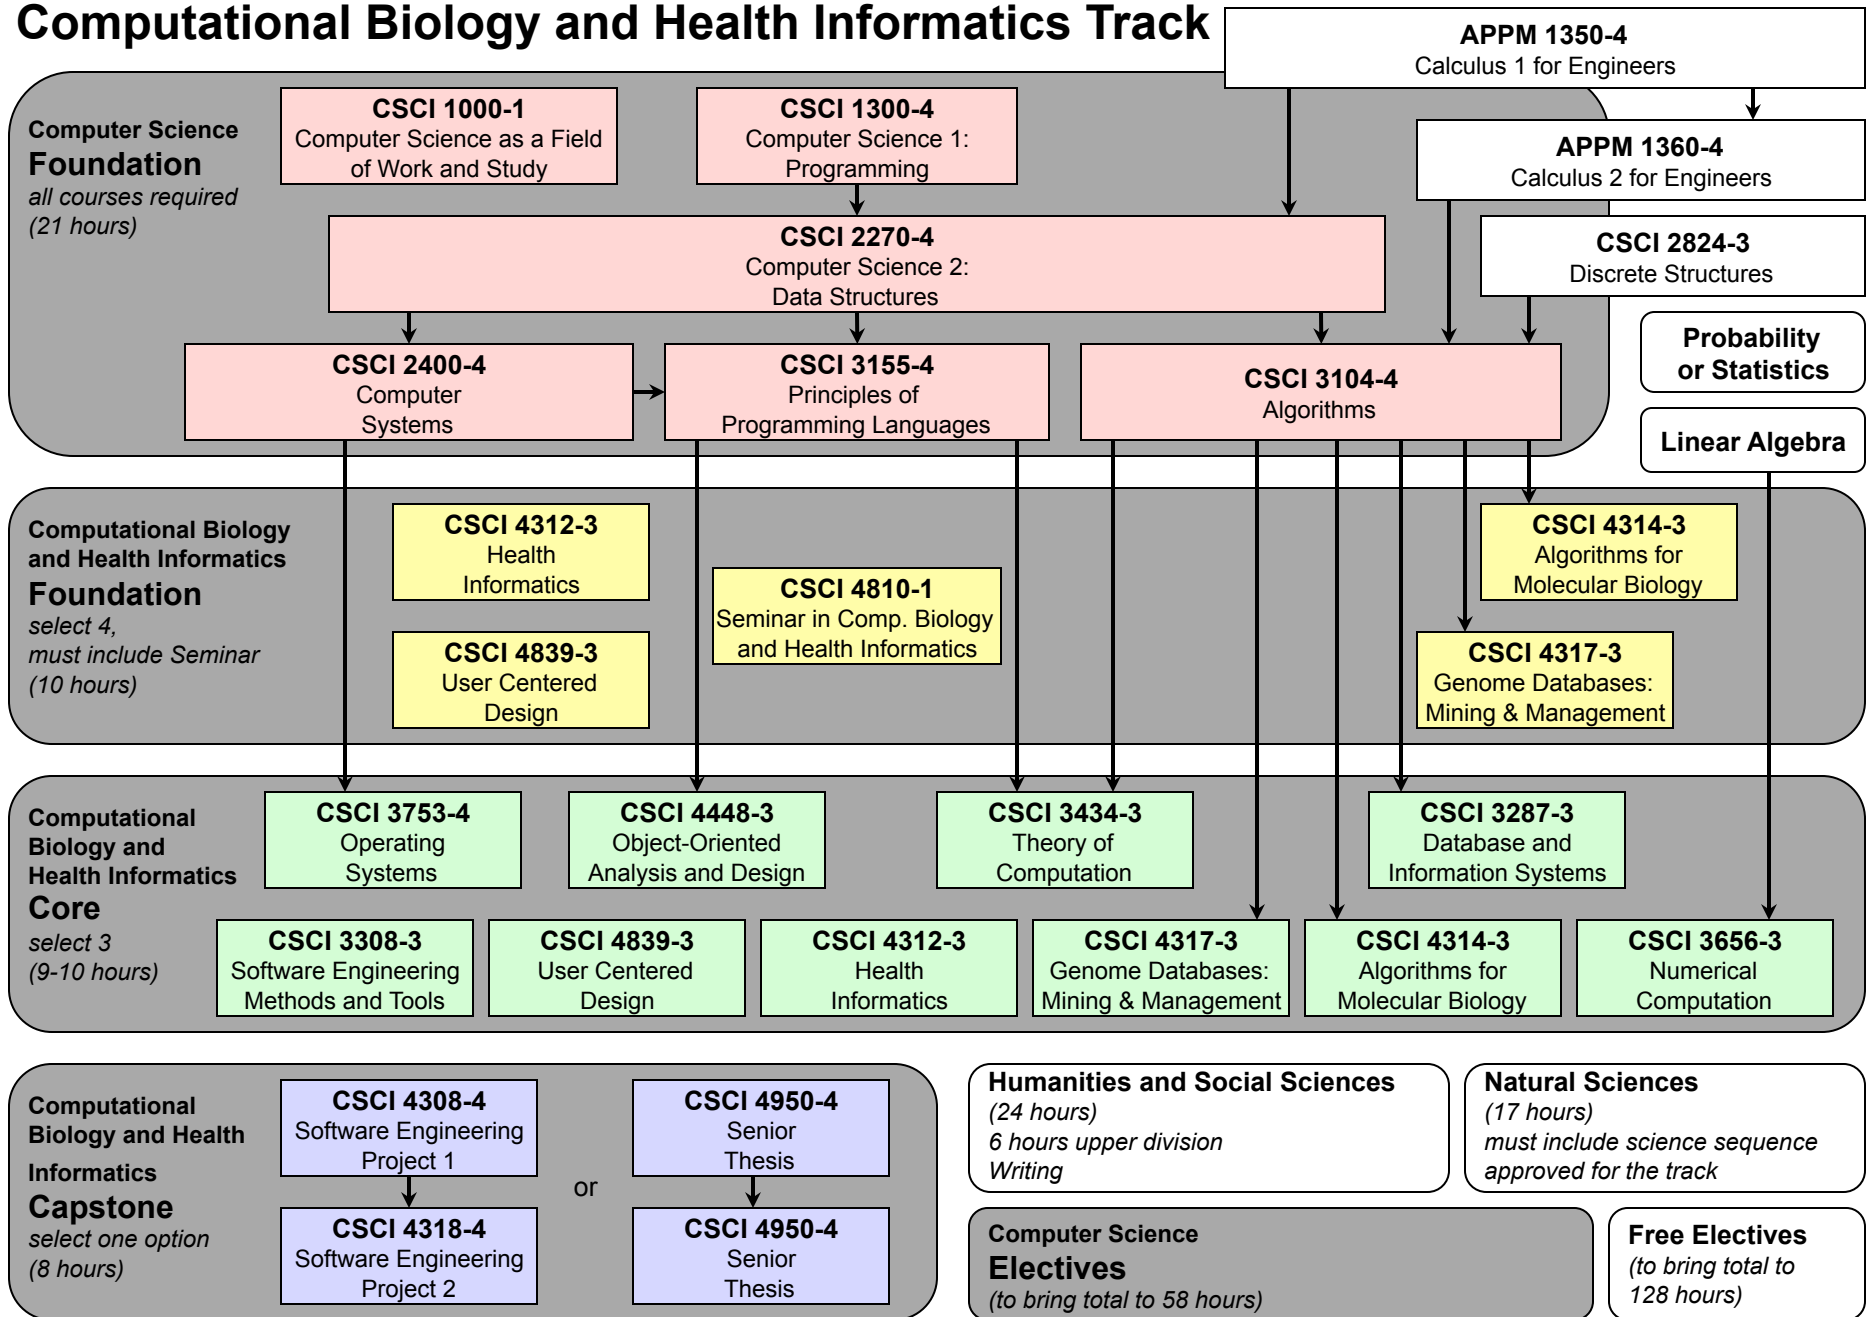

Computer Science BS Degree Requirements Flow Chart: 2010-2011

General Computing Track

Computer Science BS Degree Requirements Flow Chart: 2010-2011

Computational Biology and Health Informatics Track

Computer Science BS Degree Requirements Flow Chart: 2010-2011

Computational Science and Engineering Track

Computer Science BS Degree Requirements Flow Chart: 2010-2011

Human-Centered Computing Track

Computer Science BS Degree Requirements Flow Chart: 2010-2011

Networked Devices and Systems Track

Computer Science BS Degree Requirements Flow Chart: 2010-2011

Software Engineering Track

Computer Science BS Degree Requirements Flow Chart: 2010-2011

Systems Track