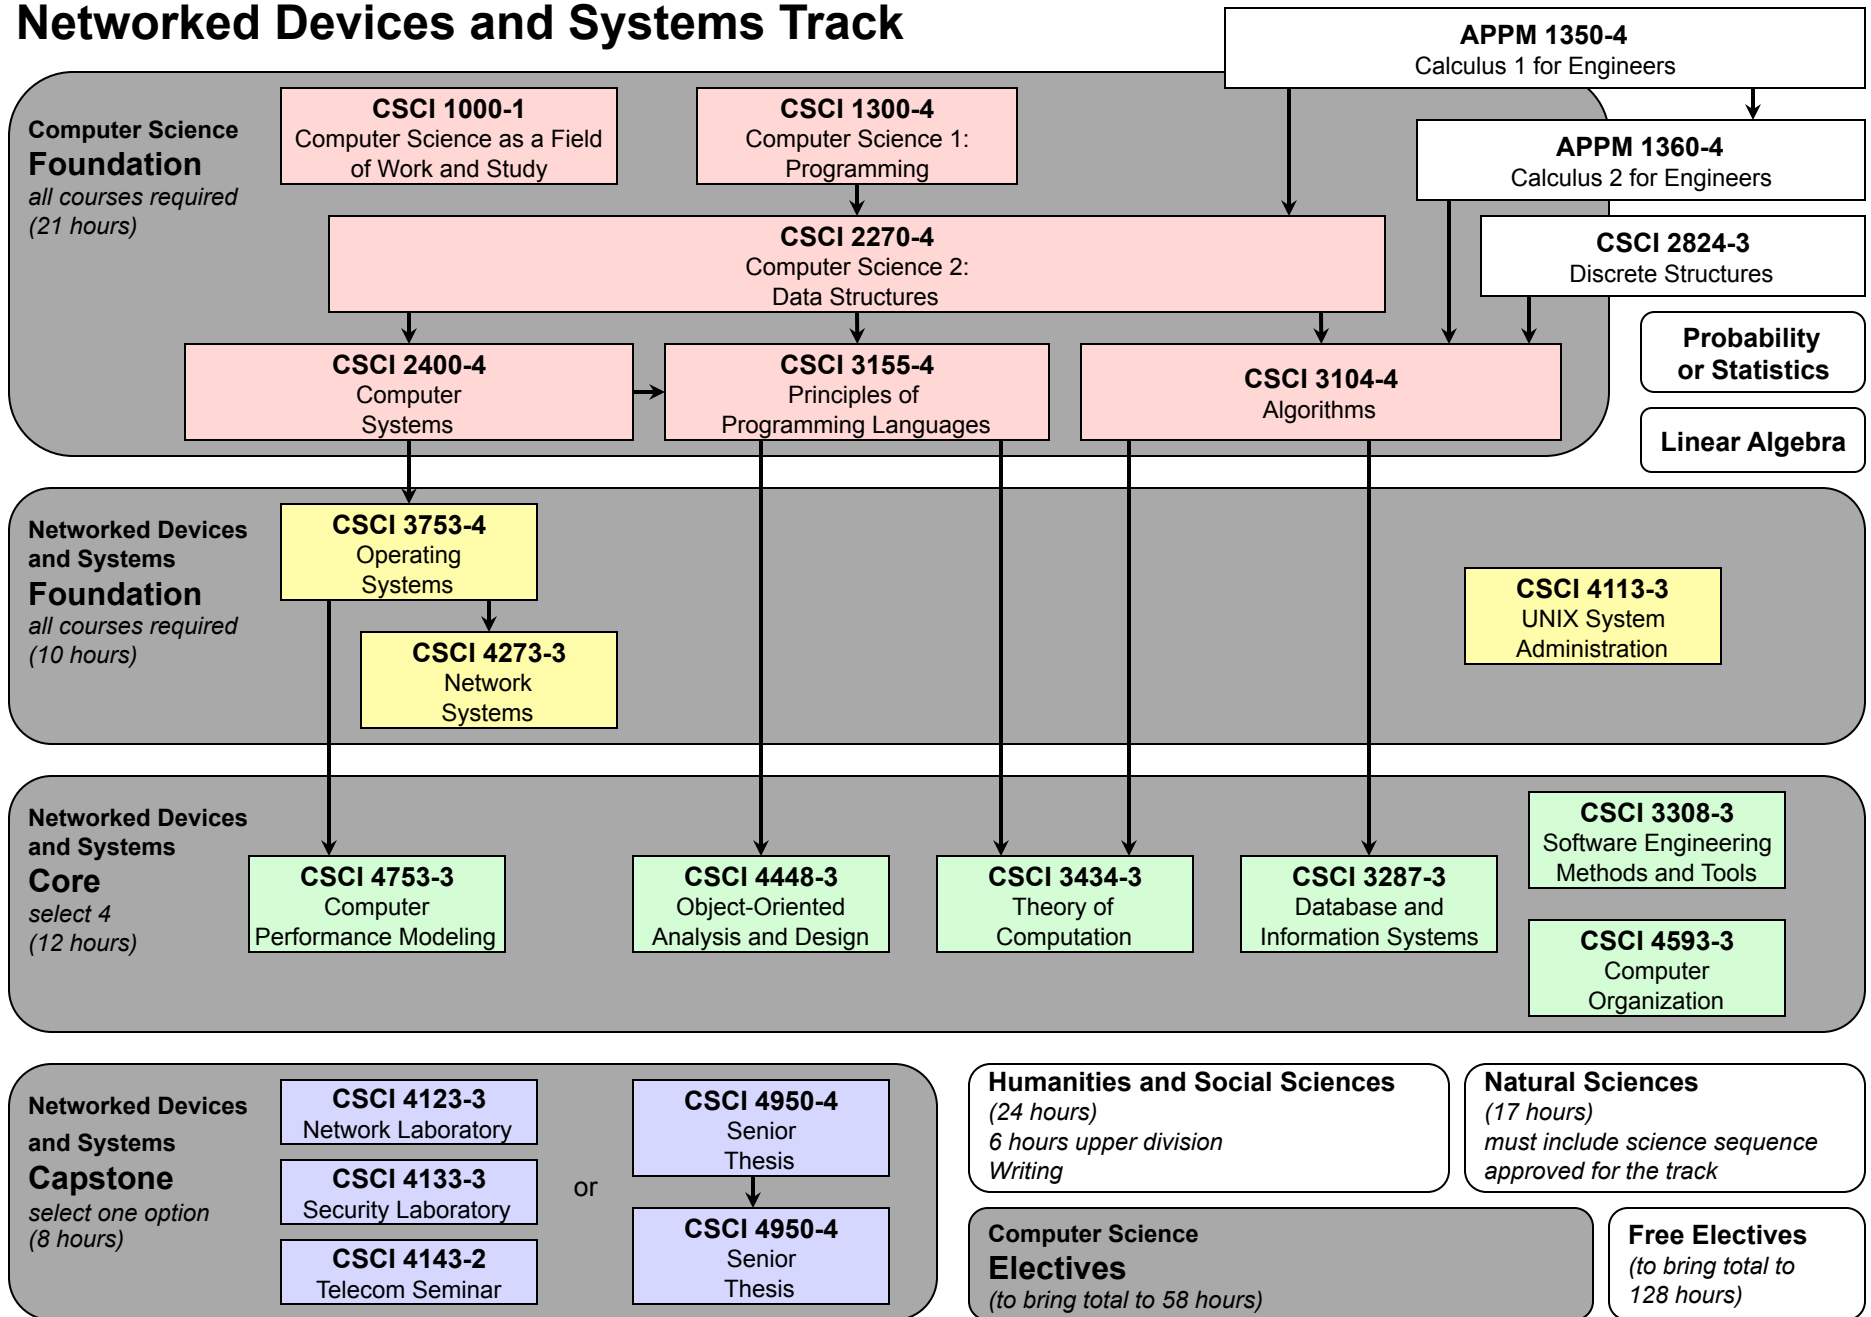

Computer Science BS Degree Requirements Flow Chart: 2010-2011

General Computing Track

Computer Science BS Degree Requirements Flow Chart: 2010-2011

Computational Biology and Health Informatics Track

Computer Science BS Degree Requirements Flow Chart: 2010-2011

Computational Science and Engineering Track

Computer Science BS Degree Requirements Flow Chart: 2010-2011

Human-Centered Computing Track

Computer Science BS Degree Requirements Flow Chart: 2010-2011

Networked Devices and Systems Track

Computer Science BS Degree Requirements Flow Chart: 2010-2011

Software Engineering Track

Computer Science BS Degree Requirements Flow Chart: 2010-2011

Systems Track