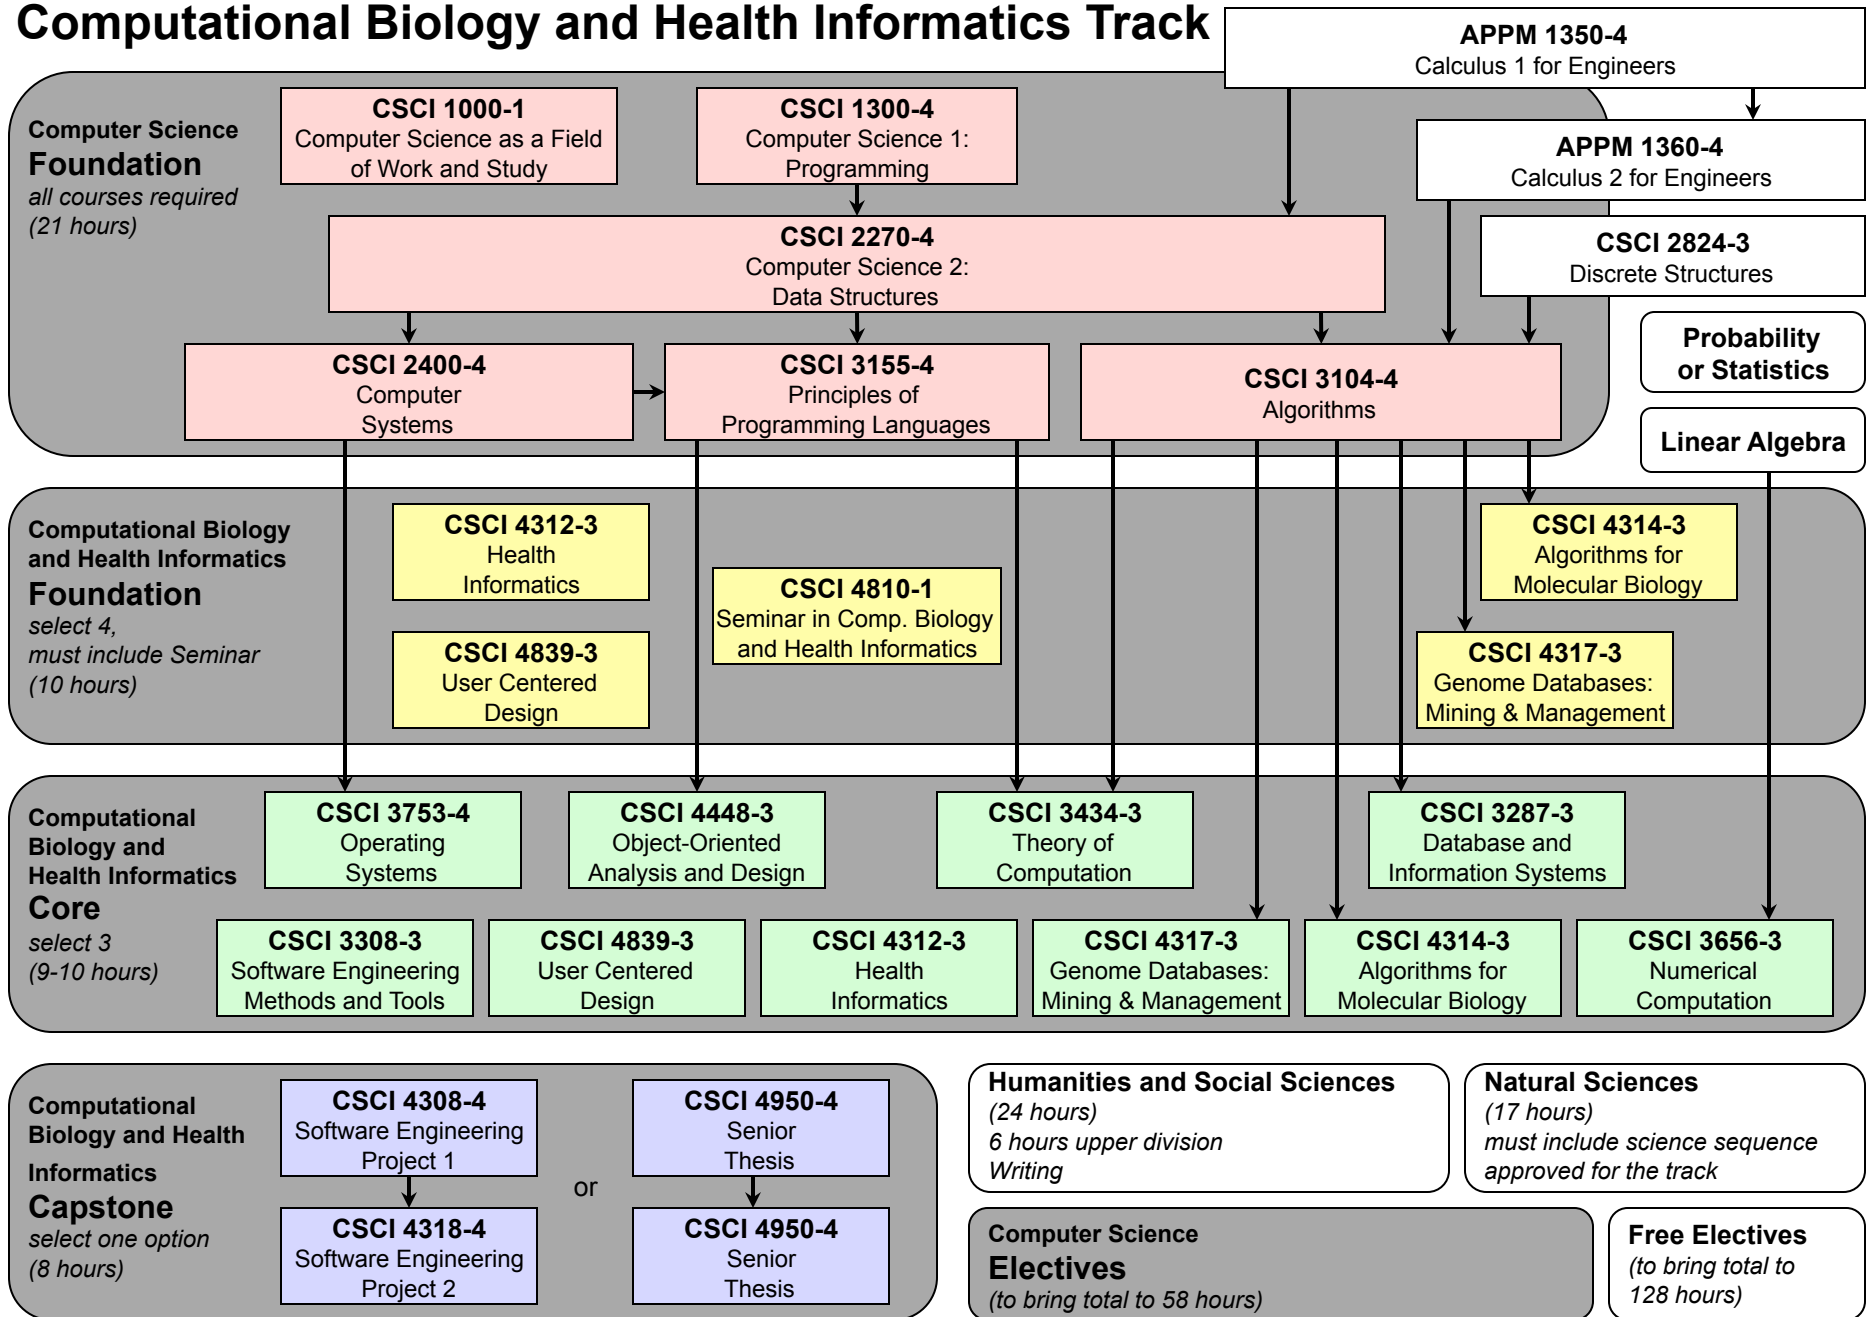

Computer Science BS Degree Requirements Flow Chart: 2009-2010

General Computing Track

Computer Science BS Degree Requirements Flow Chart: 2009-2010

Computational Biology and Health Informatics Track

Computer Science BS Degree Requirements Flow Chart: 2009-2010

Computational Science and Engineering Track

Computer Science BS Degree Requirements Flow Chart: 2009-2010

Human-Centered Computing Track

Computer Science BS Degree Requirements Flow Chart: 2009-2010

Networked Devices and Systems Track

Computer Science BS Degree Requirements Flow Chart: 2009-2010

Software Engineering Track

Computer Science BS Degree Requirements Flow Chart: 2009-2010

Systems Track