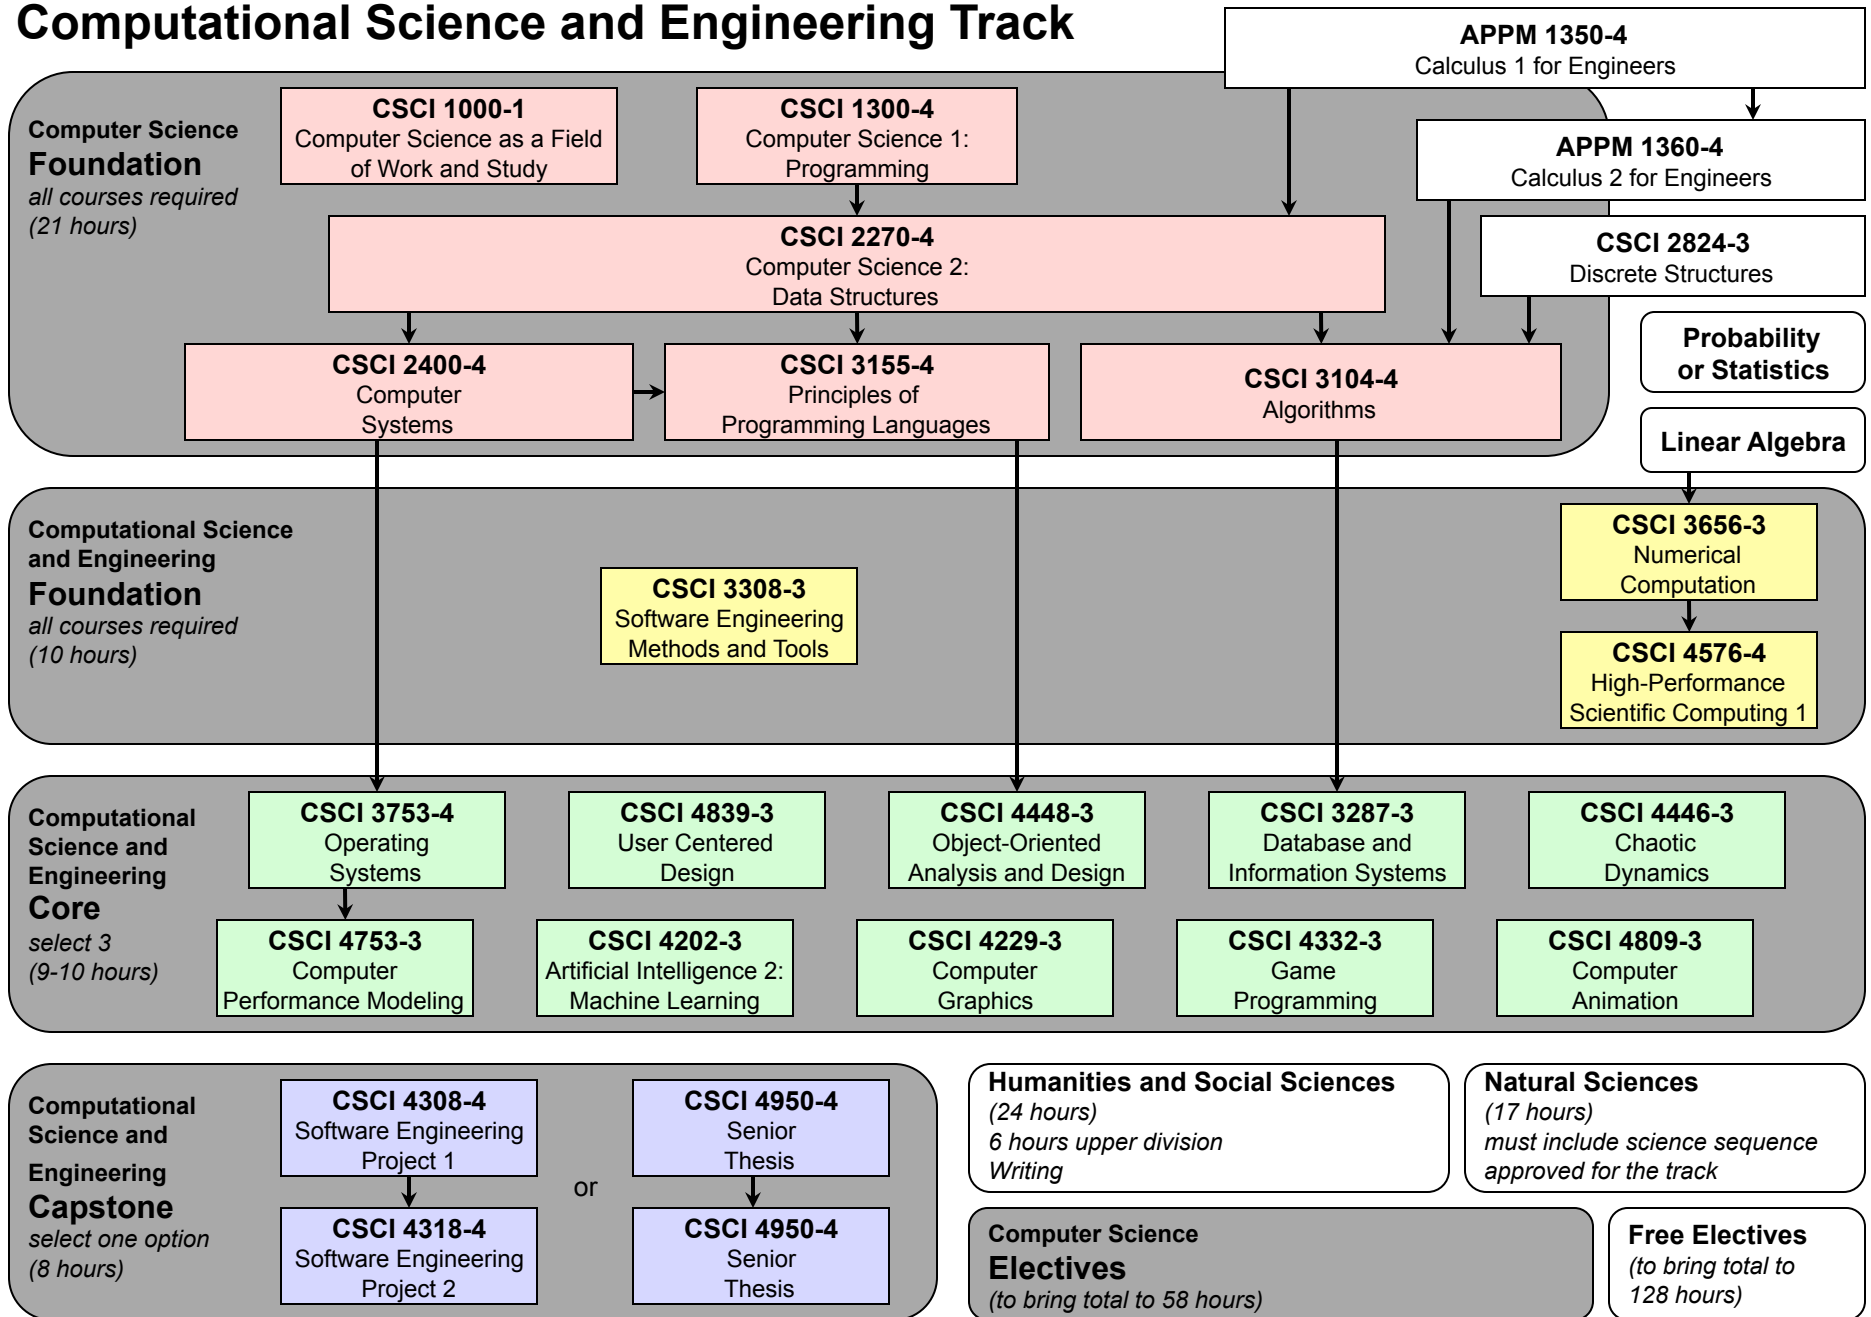

Computer Science BS Degree Requirements Flow Chart: 2009-2010

General Computing Track

Computer Science BS Degree Requirements Flow Chart: 2009-2010

Computational Biology and Health Informatics Track

Computer Science BS Degree Requirements Flow Chart: 2009-2010

Computational Science and Engineering Track

Computer Science BS Degree Requirements Flow Chart: 2009-2010

Human-Centered Computing Track

Computer Science BS Degree Requirements Flow Chart: 2009-2010

Networked Devices and Systems Track

Computer Science BS Degree Requirements Flow Chart: 2009-2010

Software Engineering Track

Computer Science BS Degree Requirements Flow Chart: 2009-2010

Systems Track