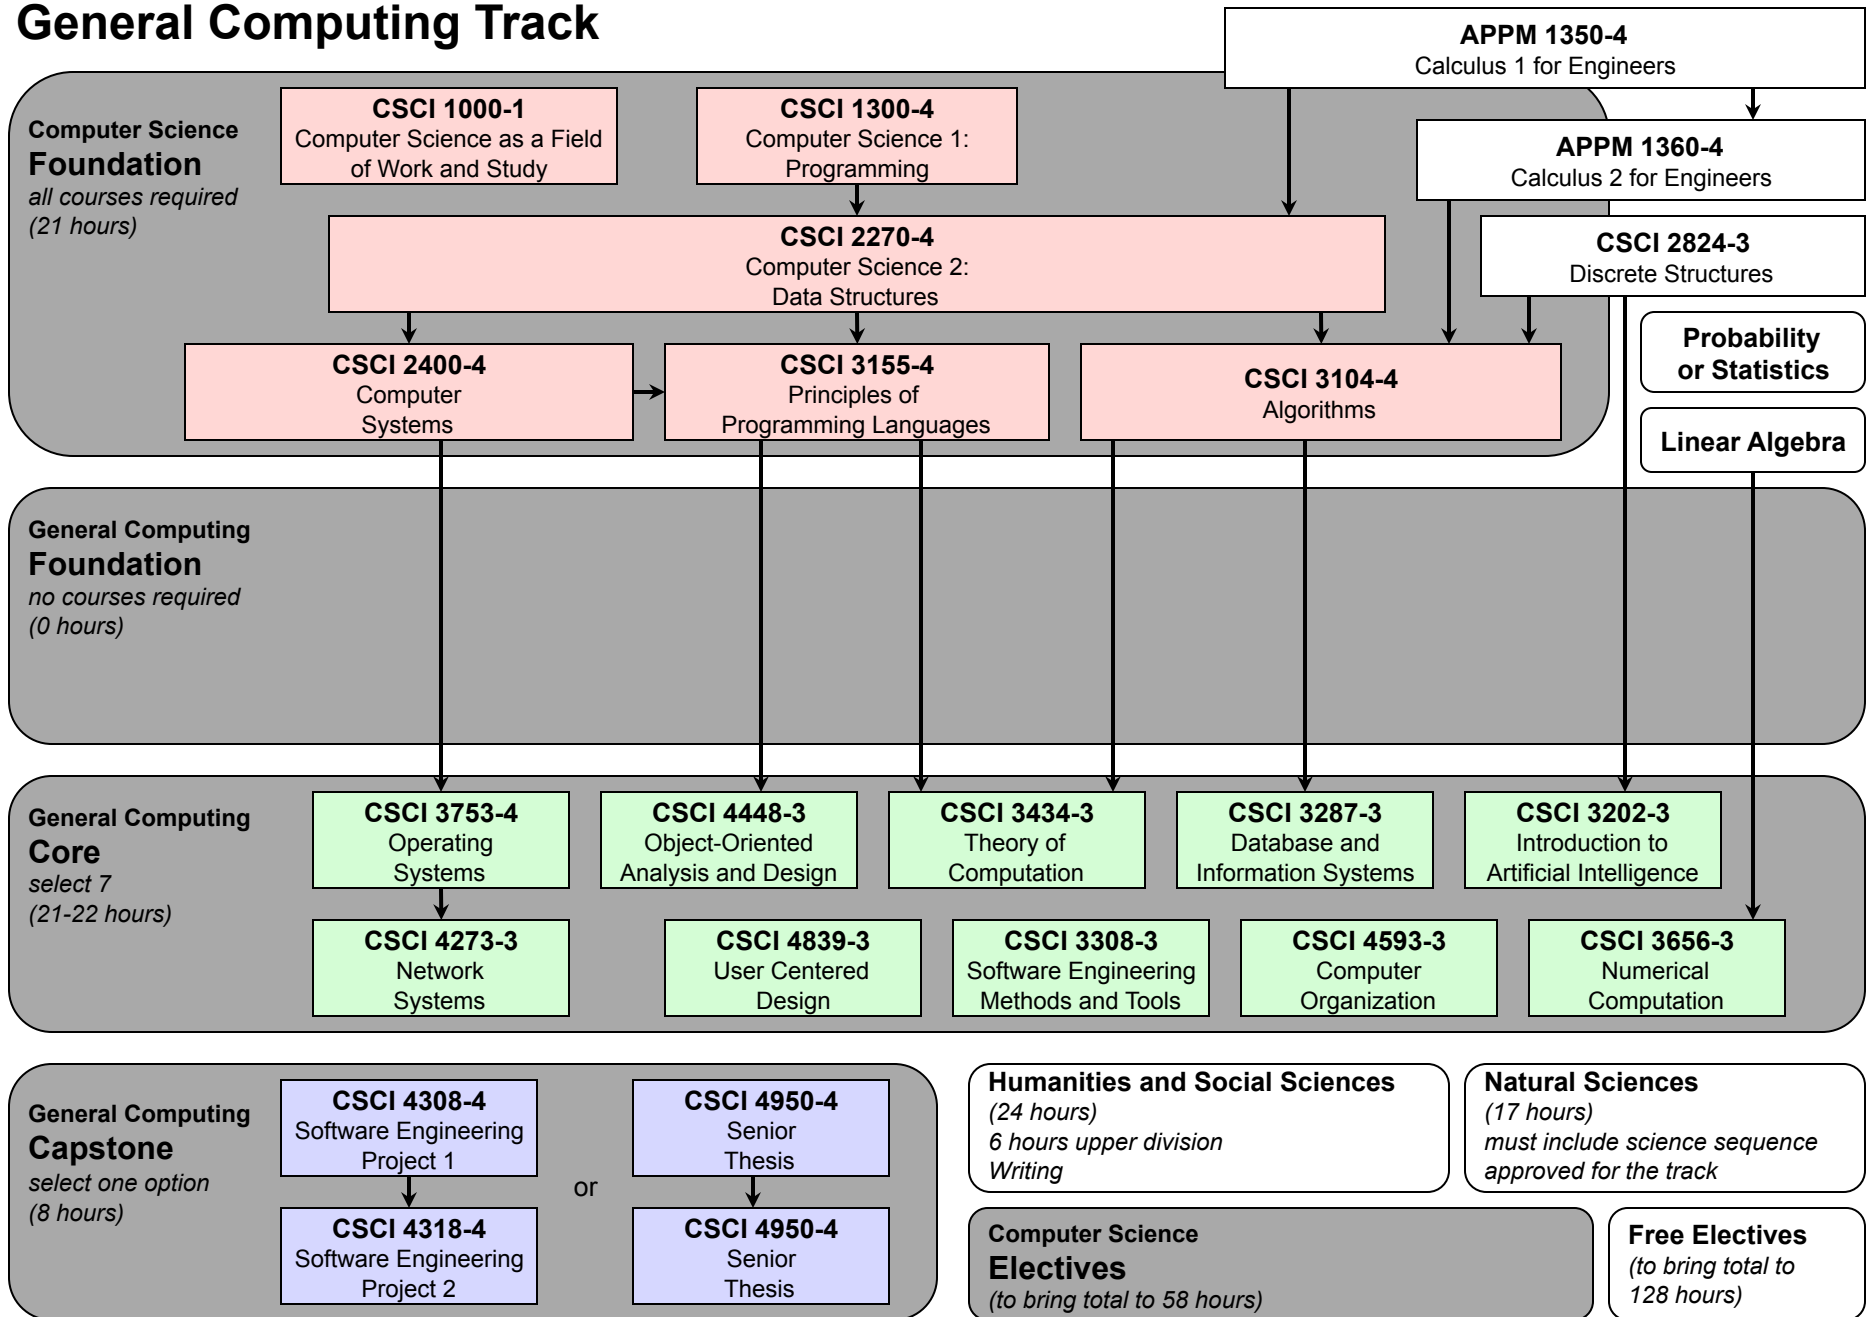

Computer Science BS Degree Requirements Flow Chart: 2009-2010

General Computing Track

Computer Science BS Degree Requirements Flow Chart: 2009-2010

Computational Biology and Health Informatics Track

Computer Science BS Degree Requirements Flow Chart: 2009-2010

Computational Science and Engineering Track

Computer Science BS Degree Requirements Flow Chart: 2009-2010

Human-Centered Computing Track

Computer Science BS Degree Requirements Flow Chart: 2009-2010

Networked Devices and Systems Track

Computer Science BS Degree Requirements Flow Chart: 2009-2010

Software Engineering Track

Computer Science BS Degree Requirements Flow Chart: 2009-2010

Systems Track