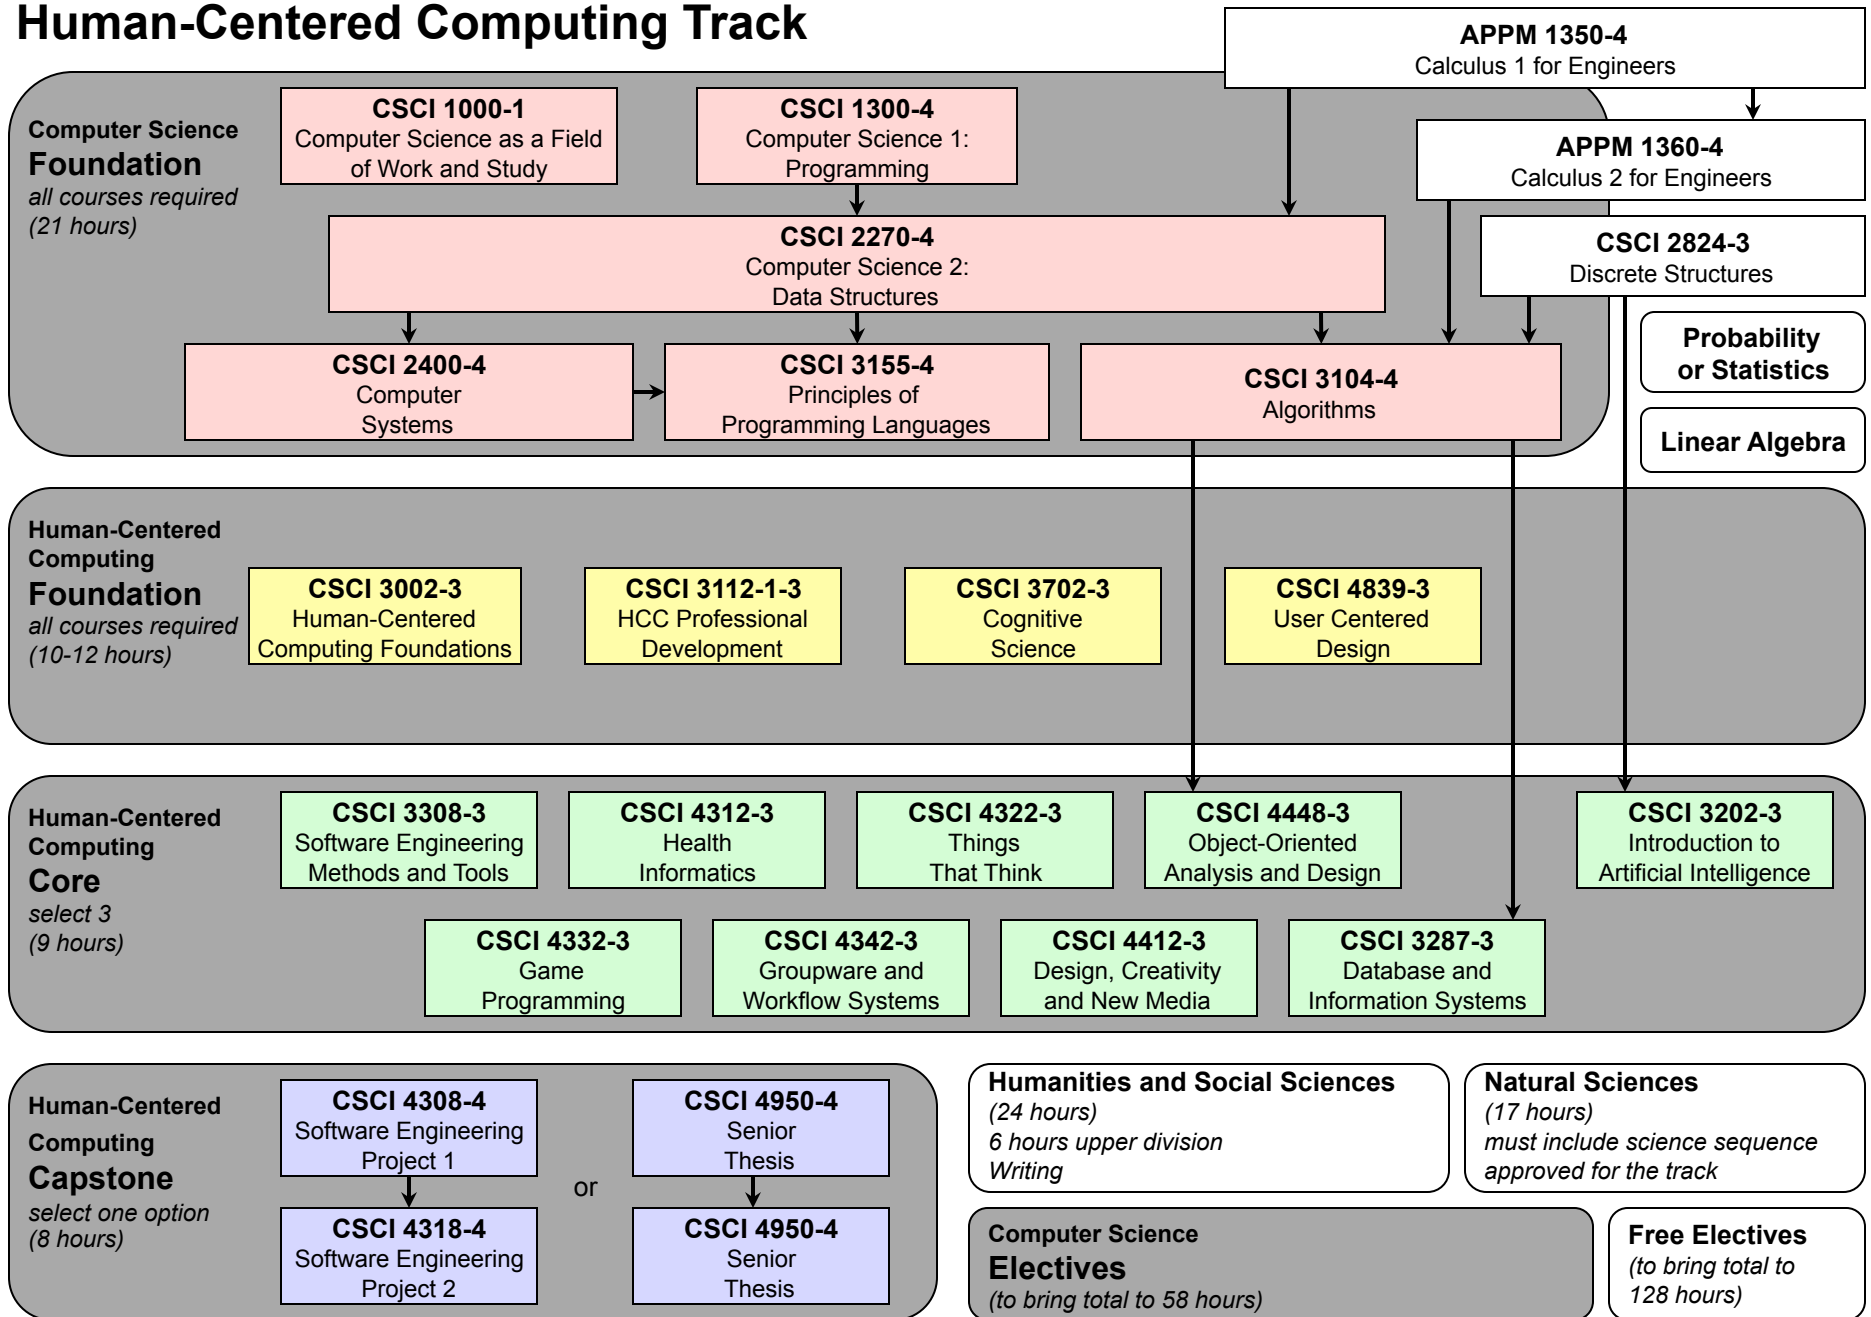

Computer Science BS Degree Requirements Flow Chart: 2009-2010

General Computing Track

Computer Science BS Degree Requirements Flow Chart: 2009-2010

Computational Biology and Health Informatics Track

Computer Science BS Degree Requirements Flow Chart: 2009-2010

Computational Science and Engineering Track

Computer Science BS Degree Requirements Flow Chart: 2009-2010

Human-Centered Computing Track

Computer Science BS Degree Requirements Flow Chart: 2009-2010

Networked Devices and Systems Track

Computer Science BS Degree Requirements Flow Chart: 2009-2010

Software Engineering Track

Computer Science BS Degree Requirements Flow Chart: 2009-2010

Systems Track