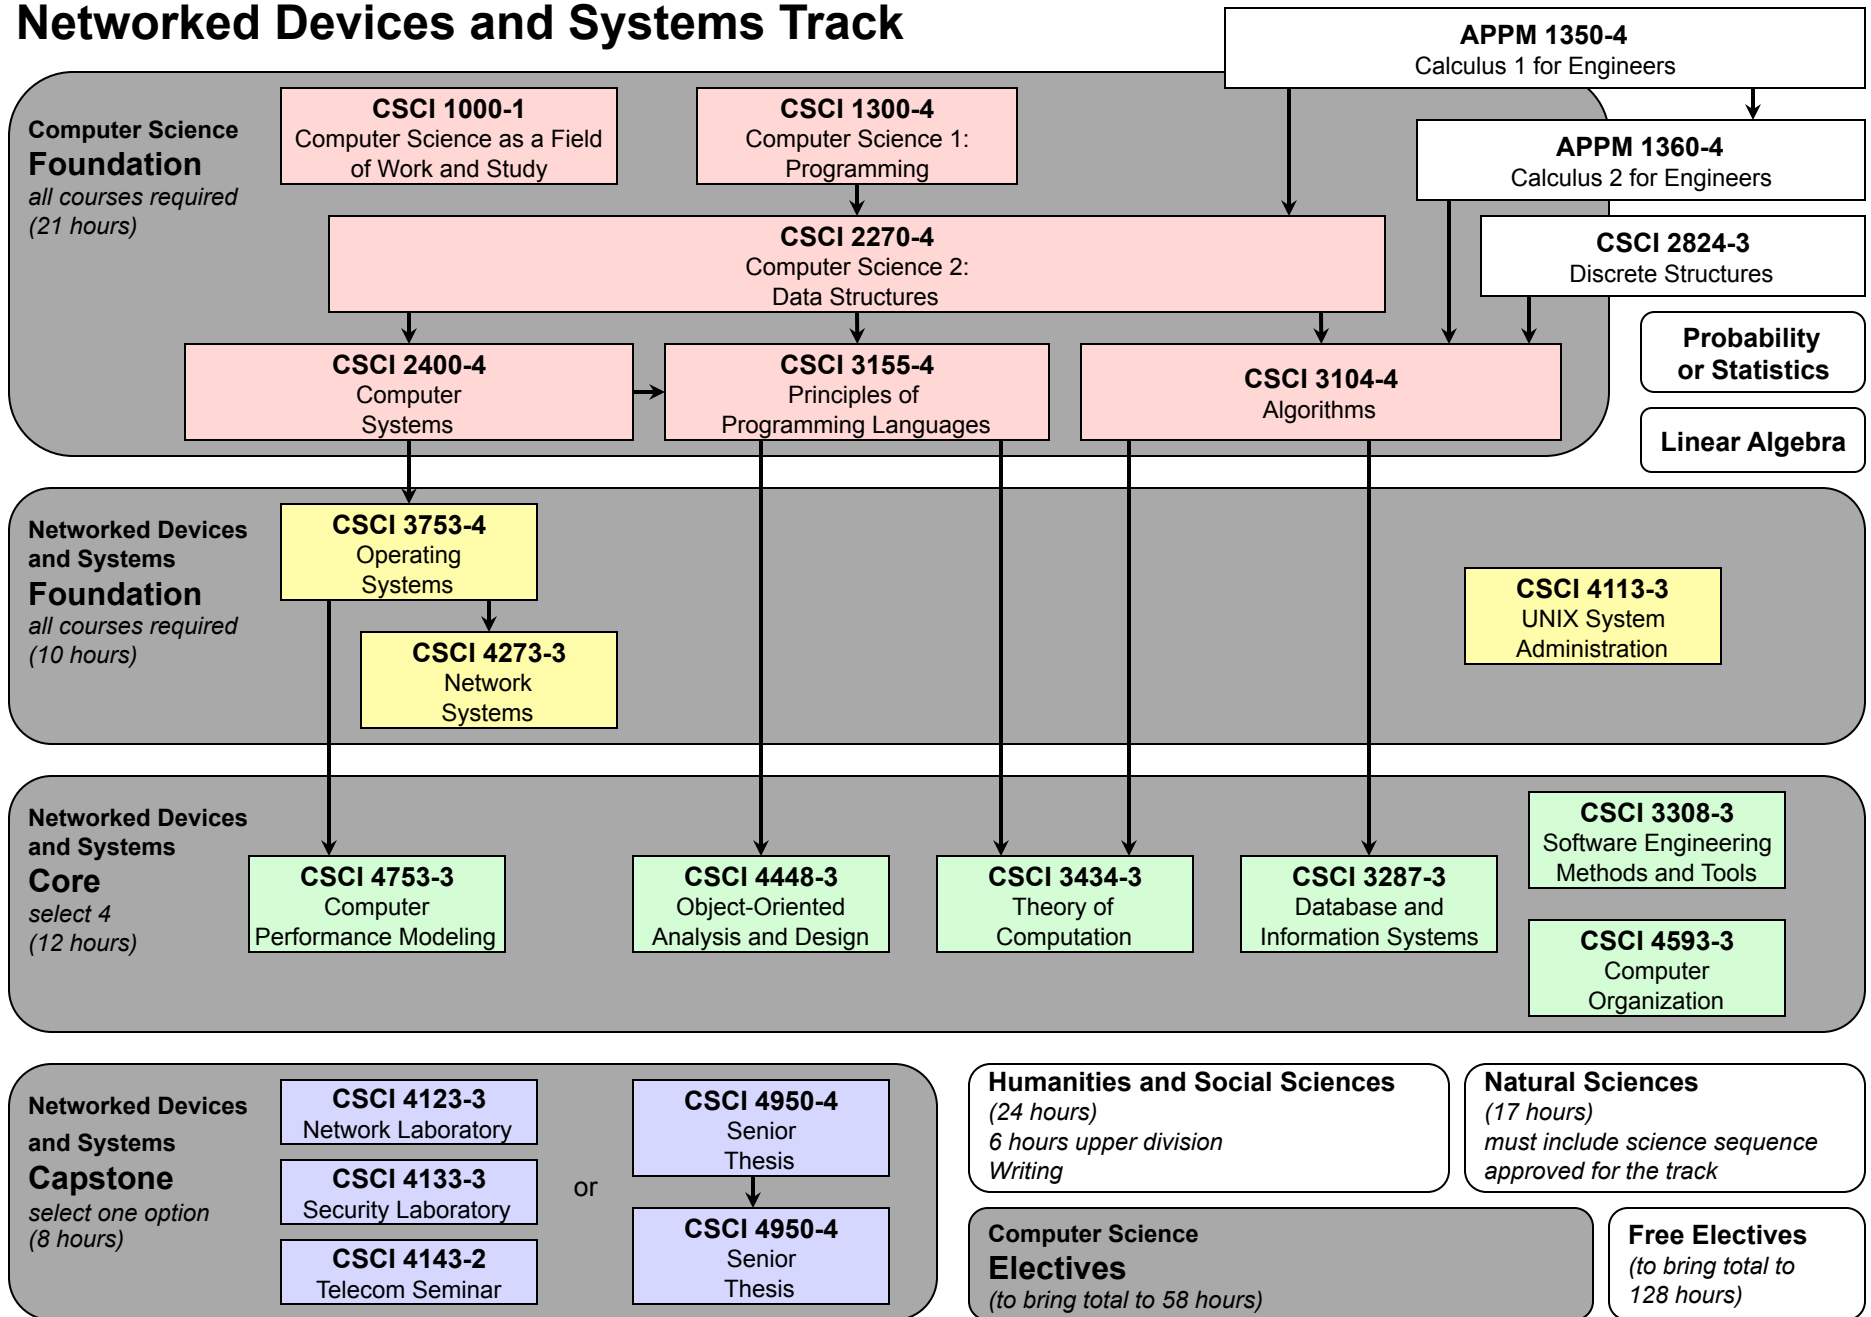

Computer Science BS Degree Requirements Flow Chart: 2009-2010

General Computing Track

Computer Science BS Degree Requirements Flow Chart: 2009-2010

Computational Biology and Health Informatics Track

Computer Science BS Degree Requirements Flow Chart: 2009-2010

Computational Science and Engineering Track

Computer Science BS Degree Requirements Flow Chart: 2009-2010

Human-Centered Computing Track

Computer Science BS Degree Requirements Flow Chart: 2009-2010

Networked Devices and Systems Track

Computer Science BS Degree Requirements Flow Chart: 2009-2010

Software Engineering Track

Computer Science BS Degree Requirements Flow Chart: 2009-2010

Systems Track