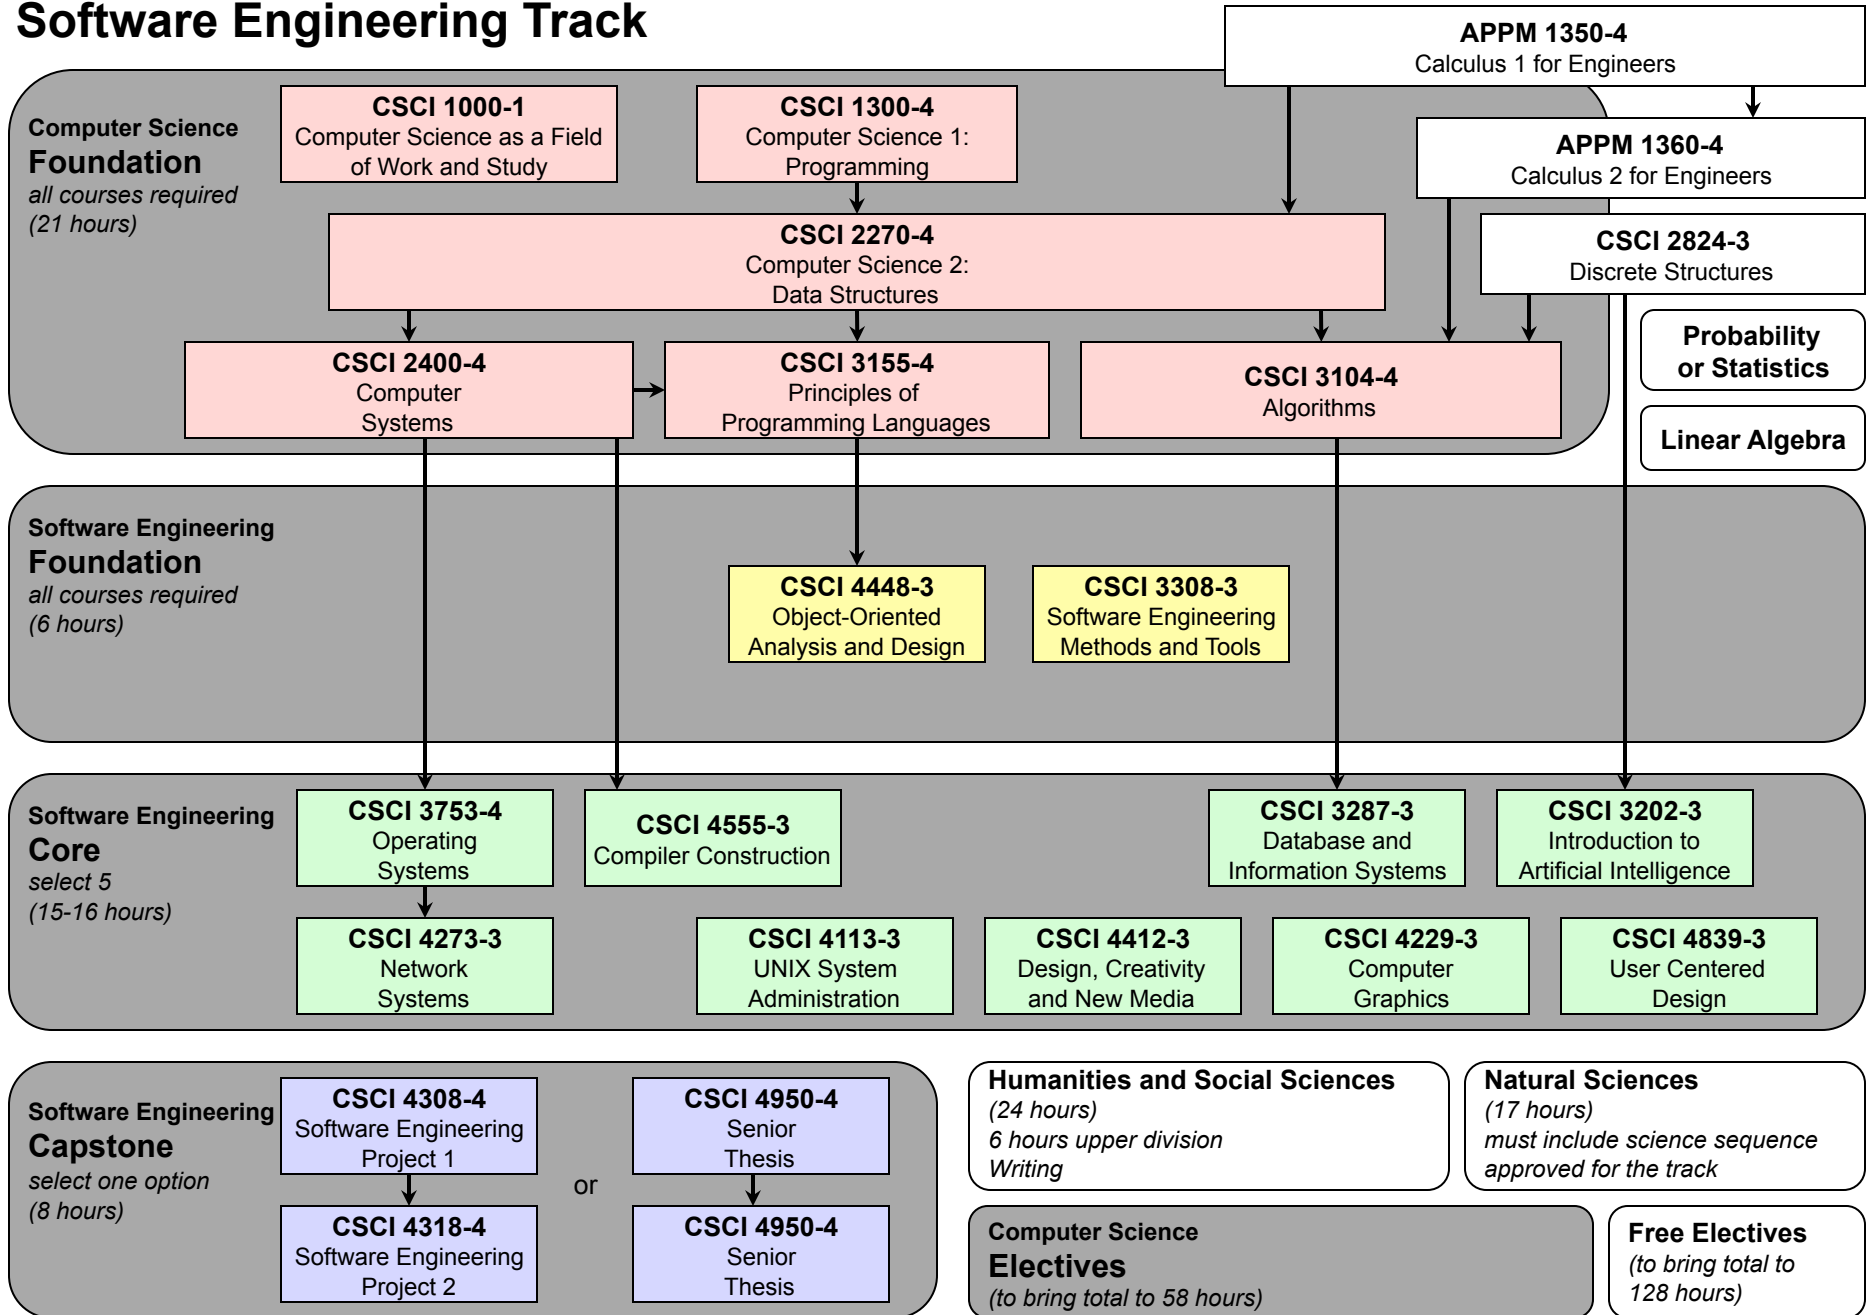

Computer Science BS Degree Requirements Flow Chart: 2009-2010

General Computing Track

Computer Science BS Degree Requirements Flow Chart: 2009-2010

Computational Biology and Health Informatics Track

Computer Science BS Degree Requirements Flow Chart: 2009-2010

Computational Science and Engineering Track

Computer Science BS Degree Requirements Flow Chart: 2009-2010

Human-Centered Computing Track

Computer Science BS Degree Requirements Flow Chart: 2009-2010

Networked Devices and Systems Track

Computer Science BS Degree Requirements Flow Chart: 2009-2010

Software Engineering Track

Computer Science BS Degree Requirements Flow Chart: 2009-2010

Systems Track