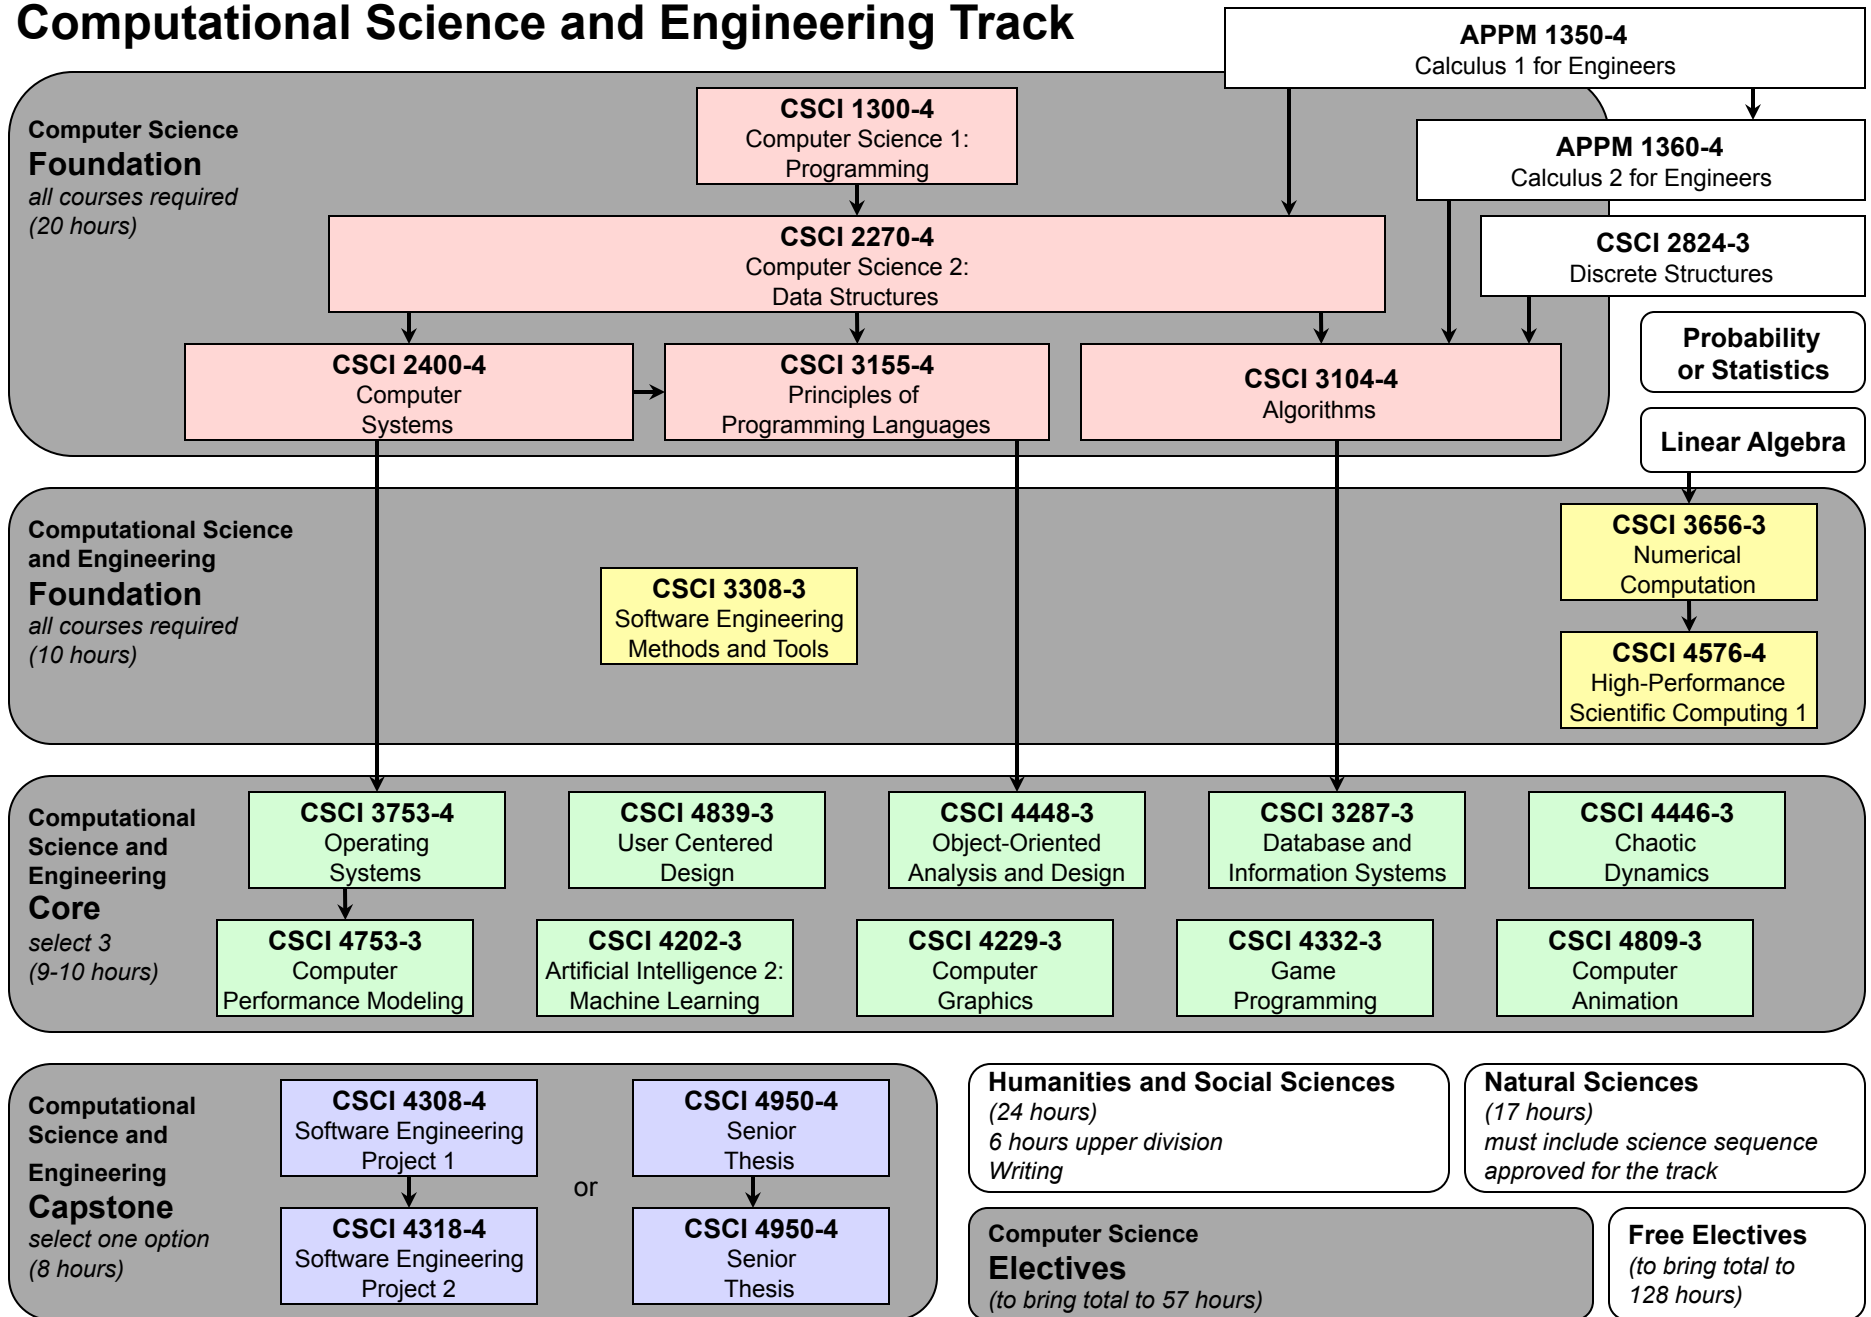

Computer Science BS Degree Requirements Flow Chart: 2008-2009

Computational Science and Engineering Track