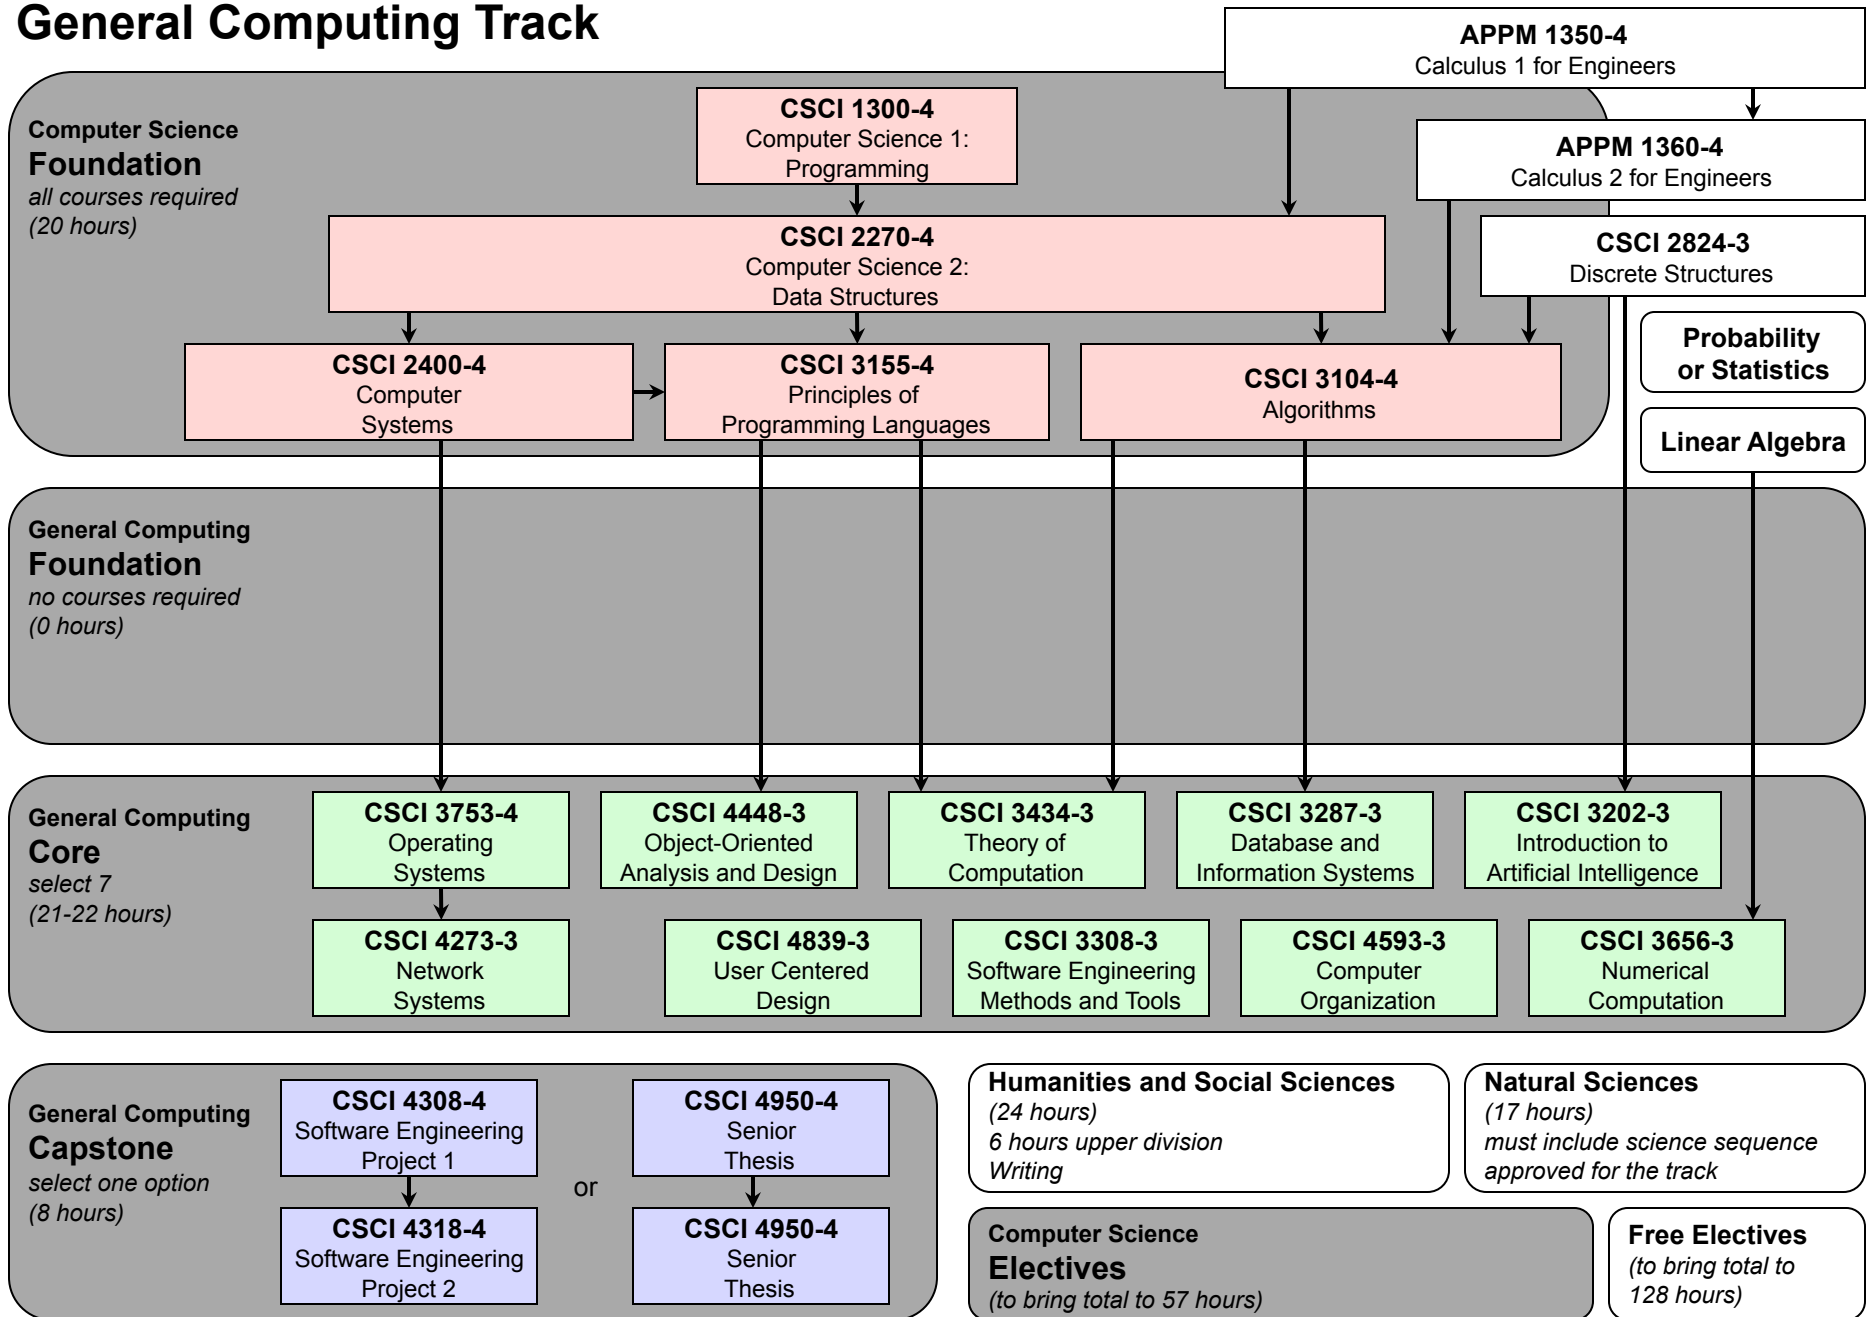

# Computer Science BS Degree Requirements Flow Chart: 2008-2009

## General Computing Track