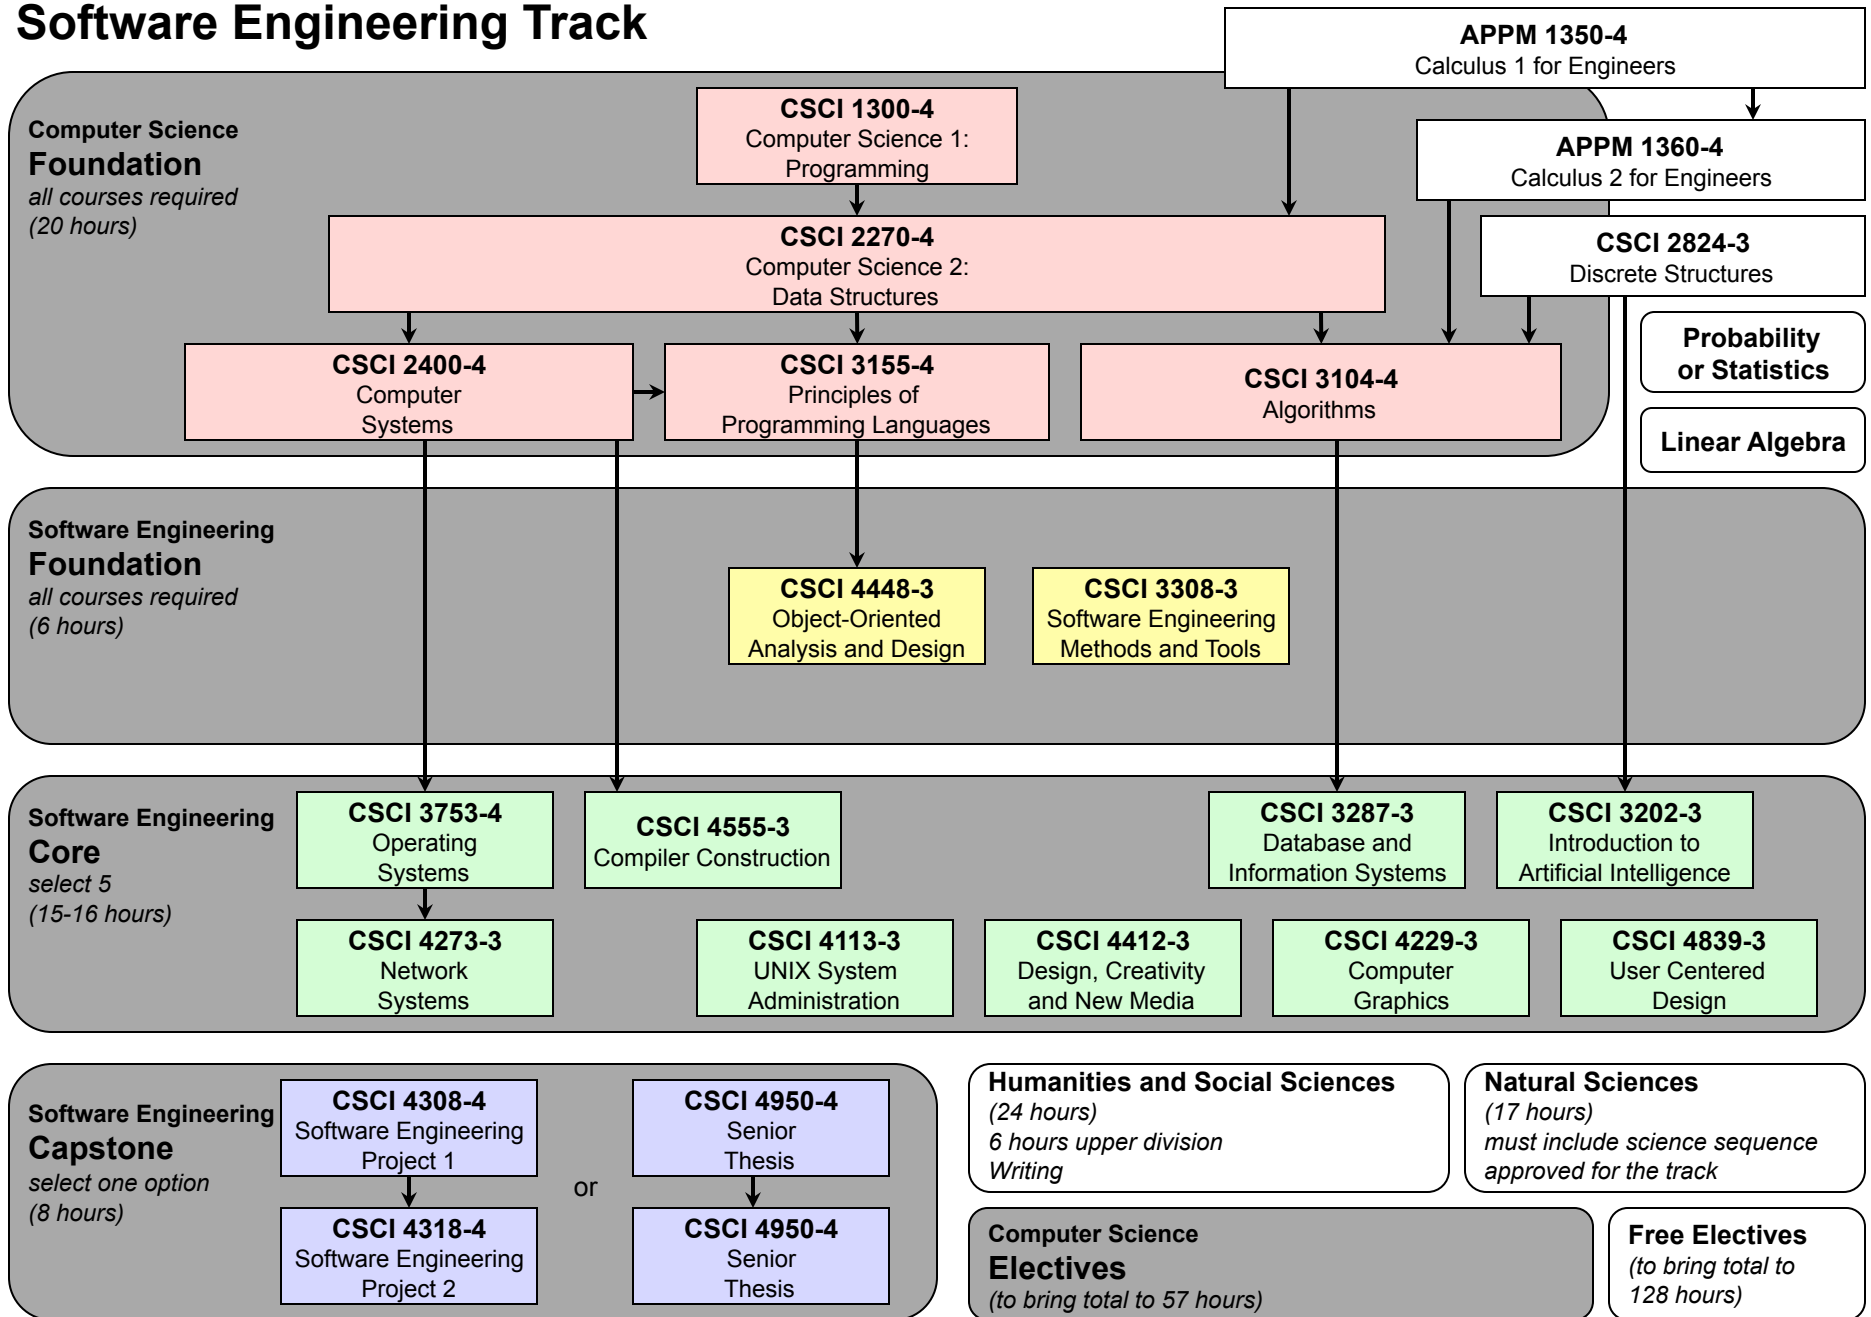

Computer Science BS Degree Requirements Flow Chart: 2008-2009

Software Engineering Track