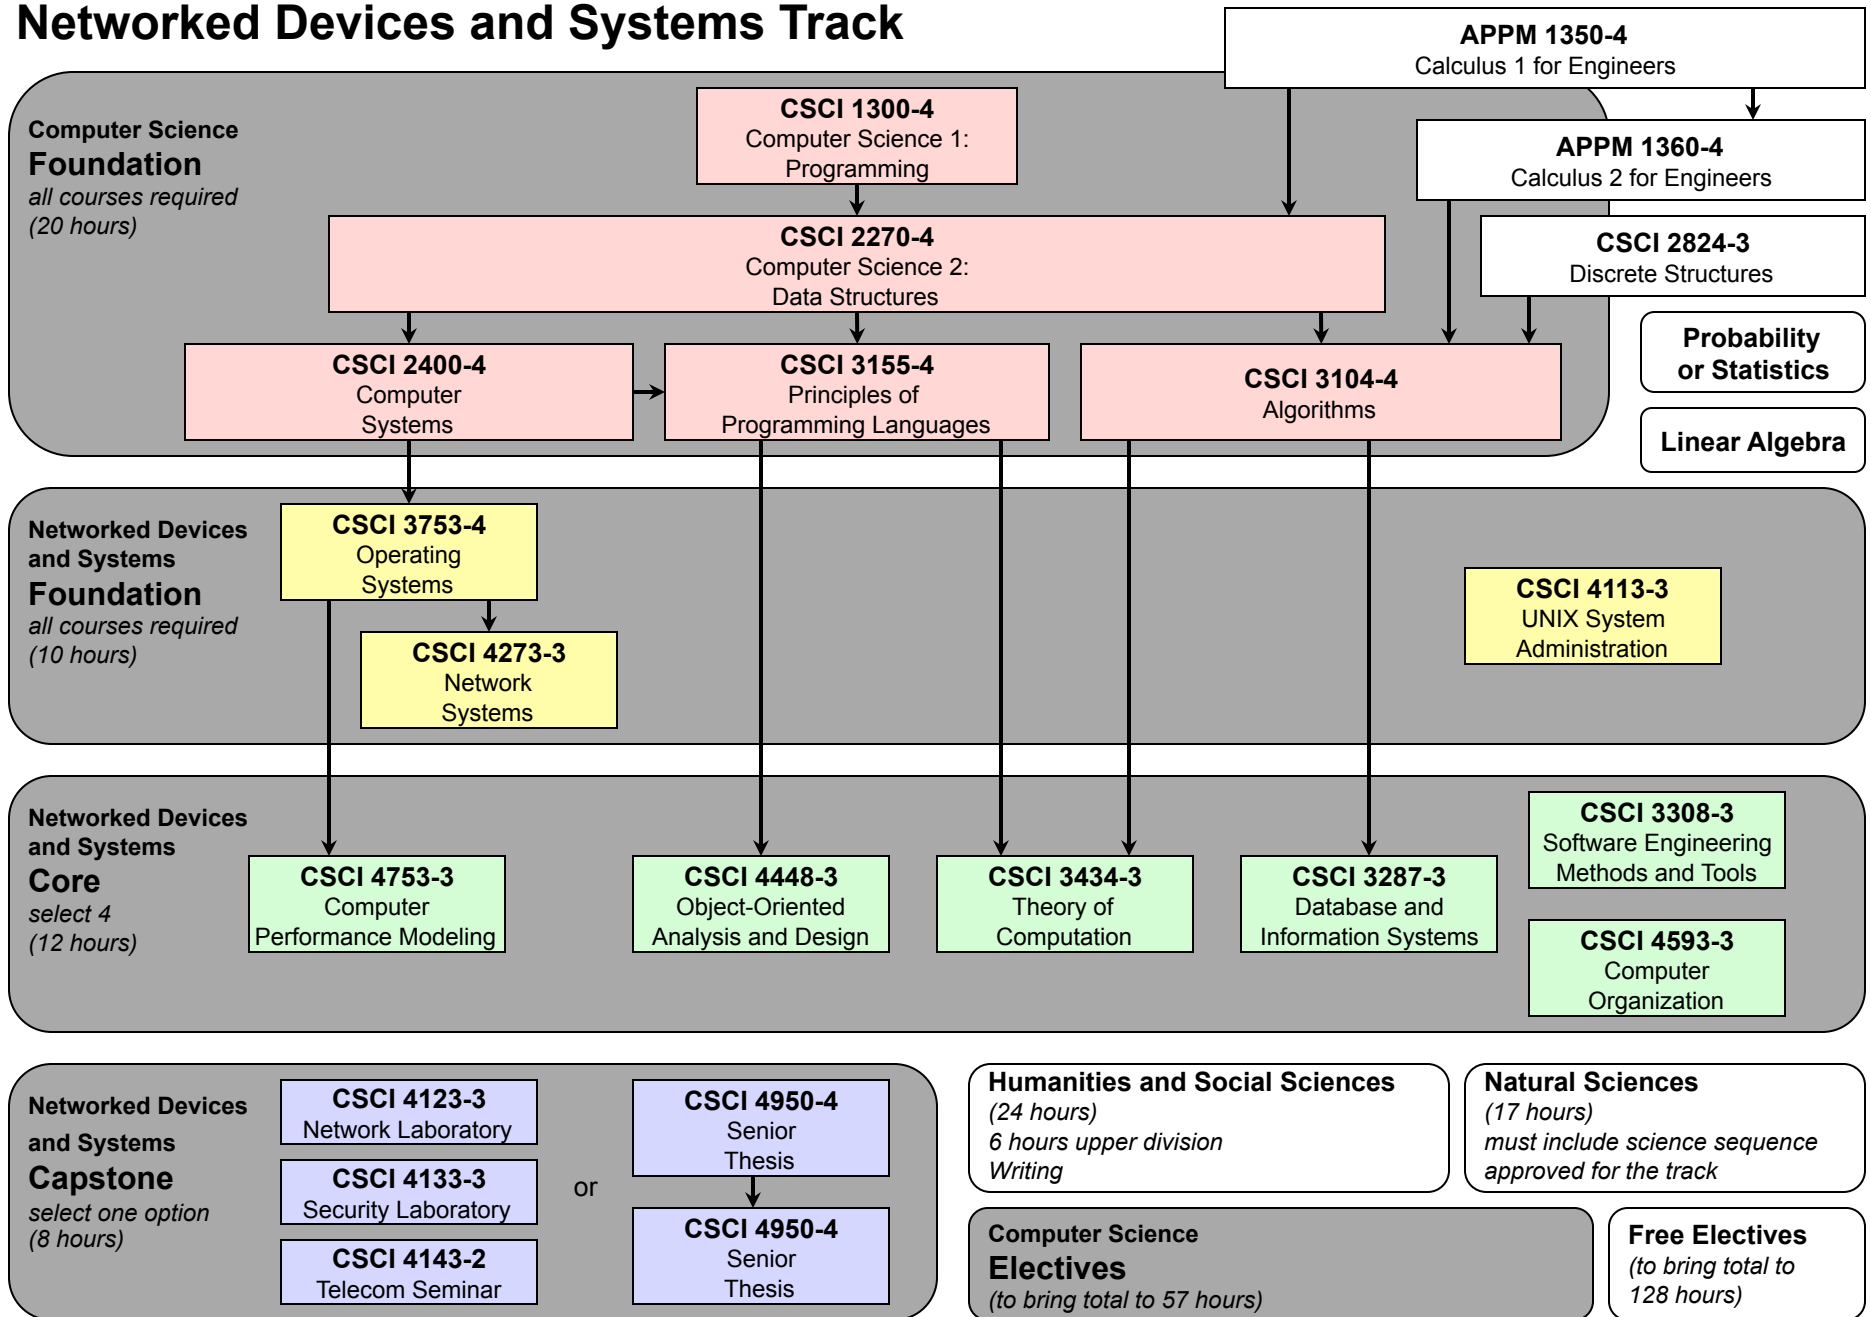

Computer Science BS Degree Requirements Flow Chart: 2008-2009

Networked Devices and Systems Track