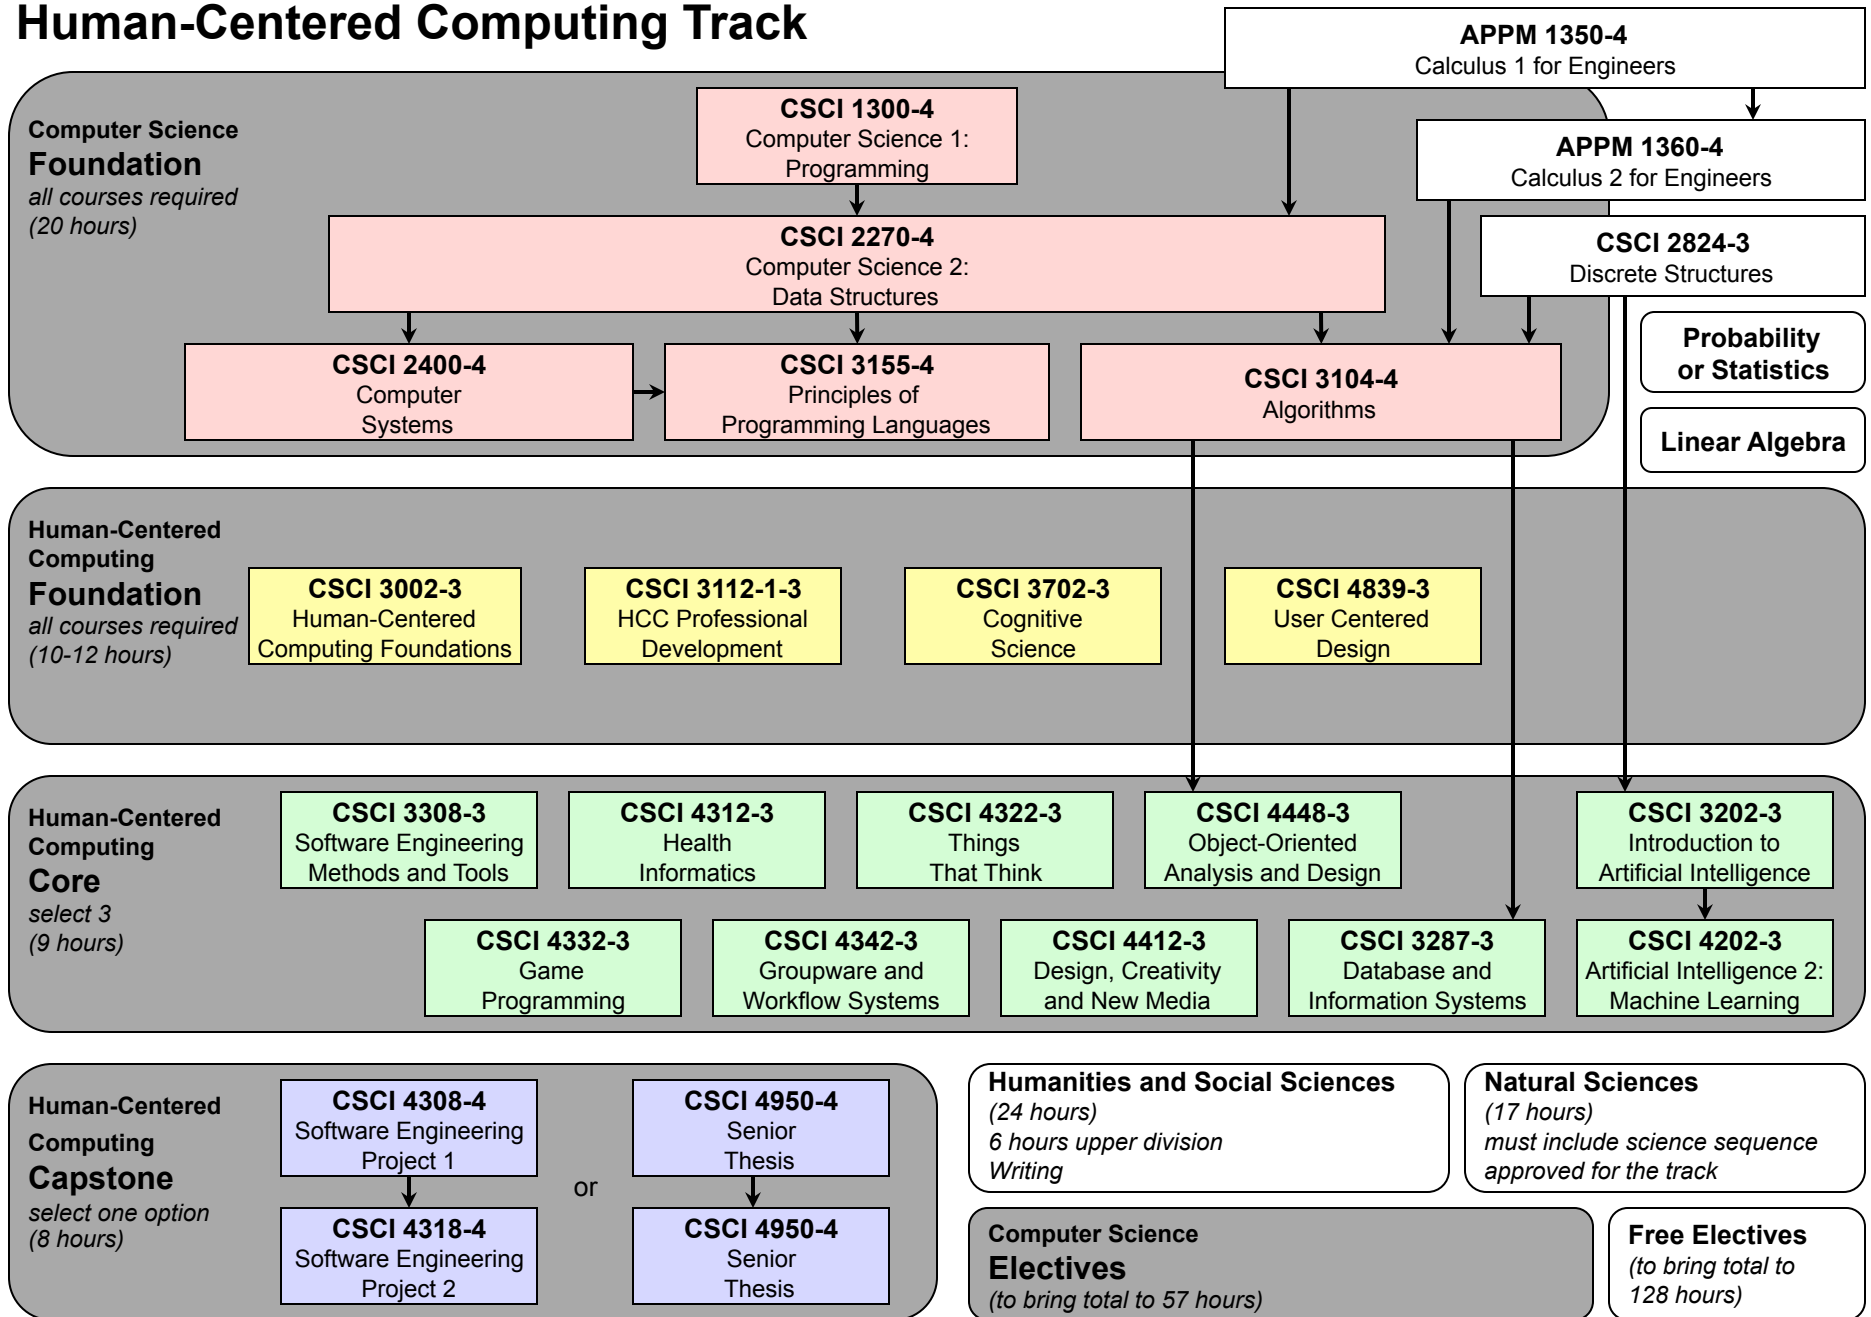

Computer Science BS Degree Requirements Flow Chart: 2008-2009

Human-Centered Computing Track