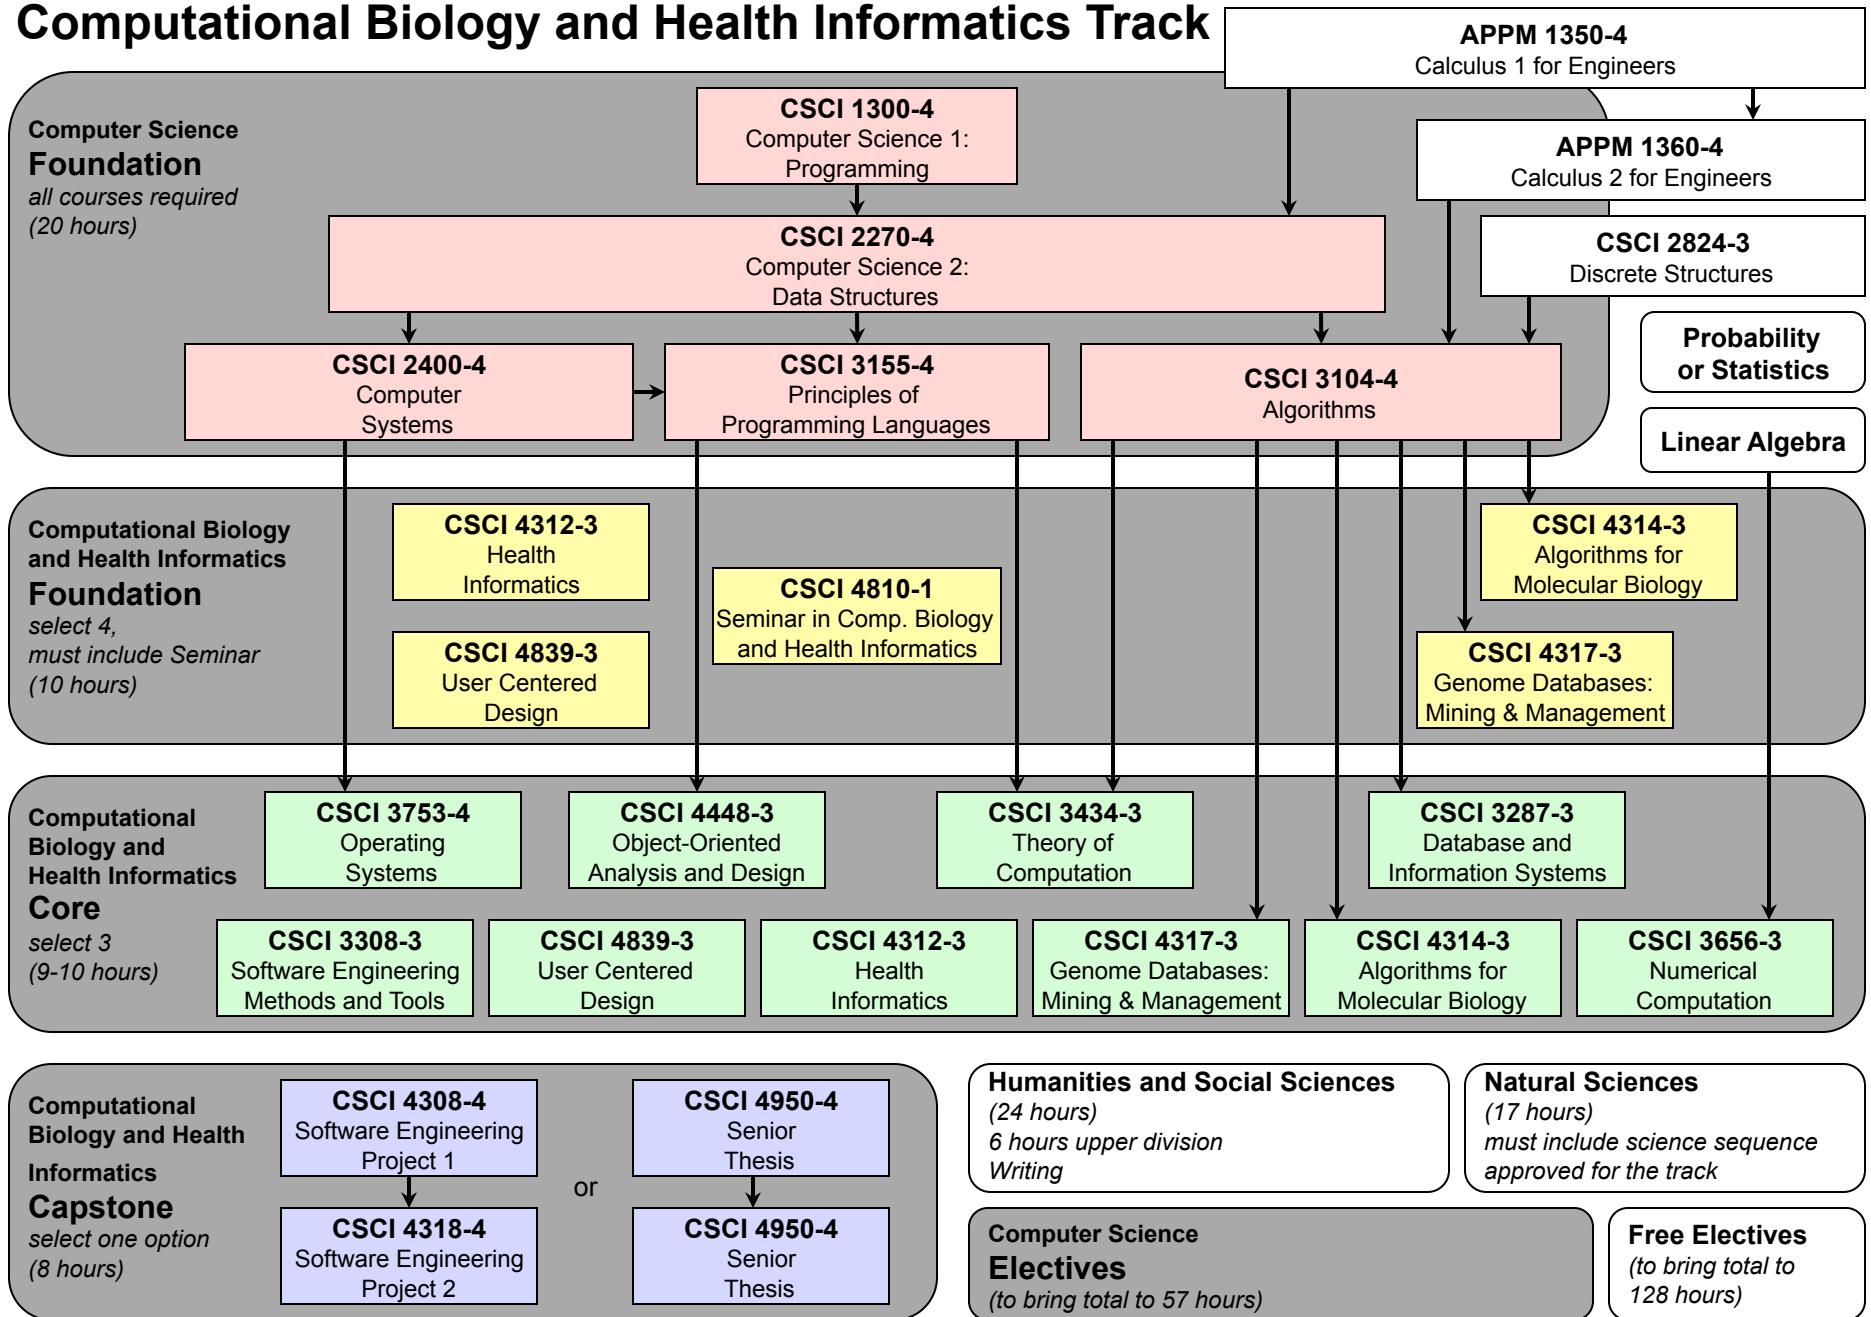

# Computer Science BS Degree Requirements Flow Chart: 2008-2009

## General Computing Track

## Computational Biology and Health Informatics Track