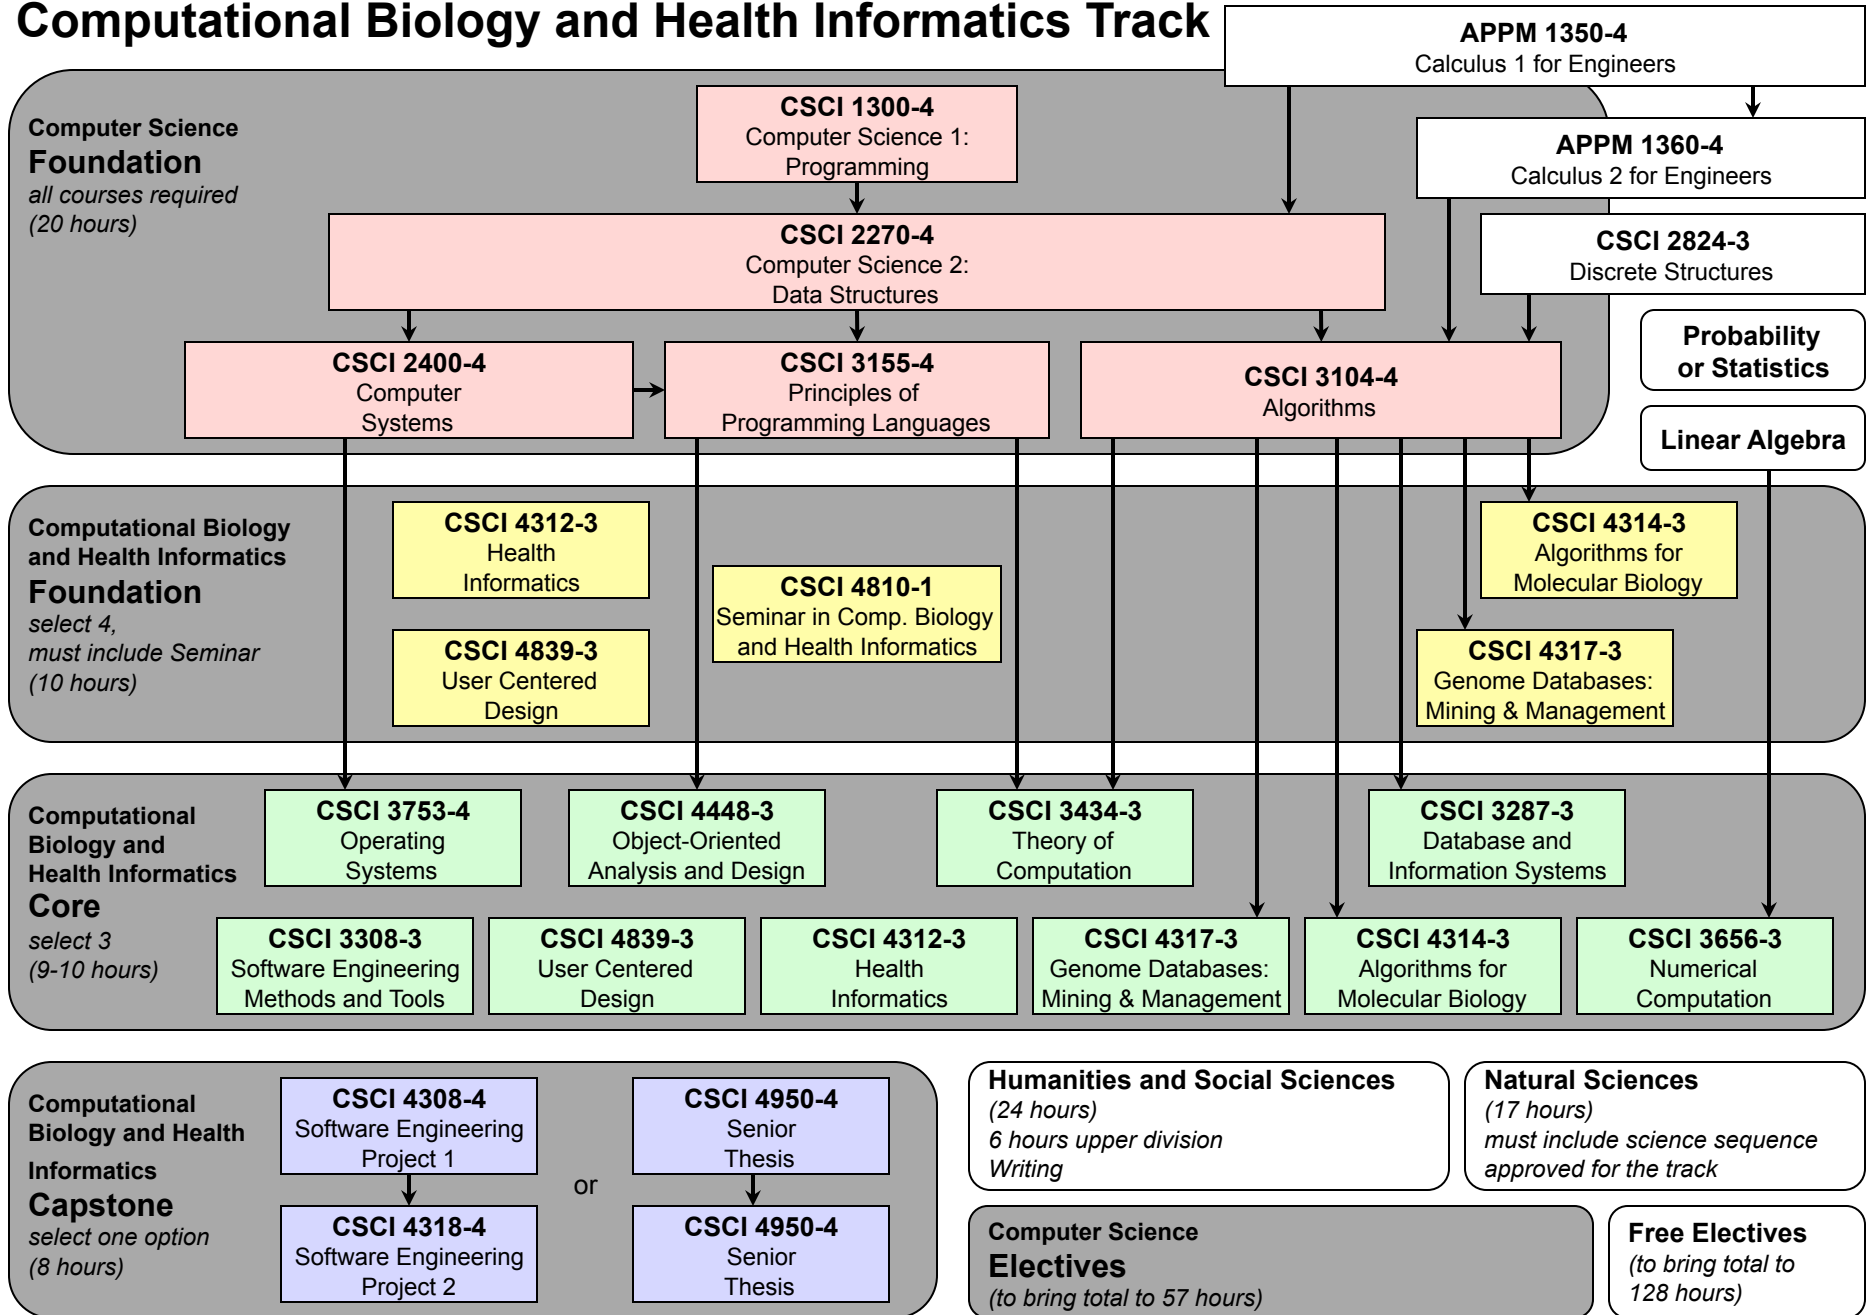

Computer Science BS Degree Requirements Flow Chart: 2007-2008

General Computing Track

Computer Science BS Degree Requirements Flow Chart: 2007-2008

Computational Biology and Health Informatics Track

Computer Science BS Degree Requirements Flow Chart: 2007-2008

Computational Science and Engineering Track

Computer Science BS Degree Requirements Flow Chart: 2007-2008

Human-Centered Computing Track

Computer Science BS Degree Requirements Flow Chart: 2007-2008

Networked Devices and Systems Track

Computer Science BS Degree Requirements Flow Chart: 2007-2008

Software Engineering Track

Computer Science BS Degree Requirements Flow Chart: 2007-2008

Systems Track