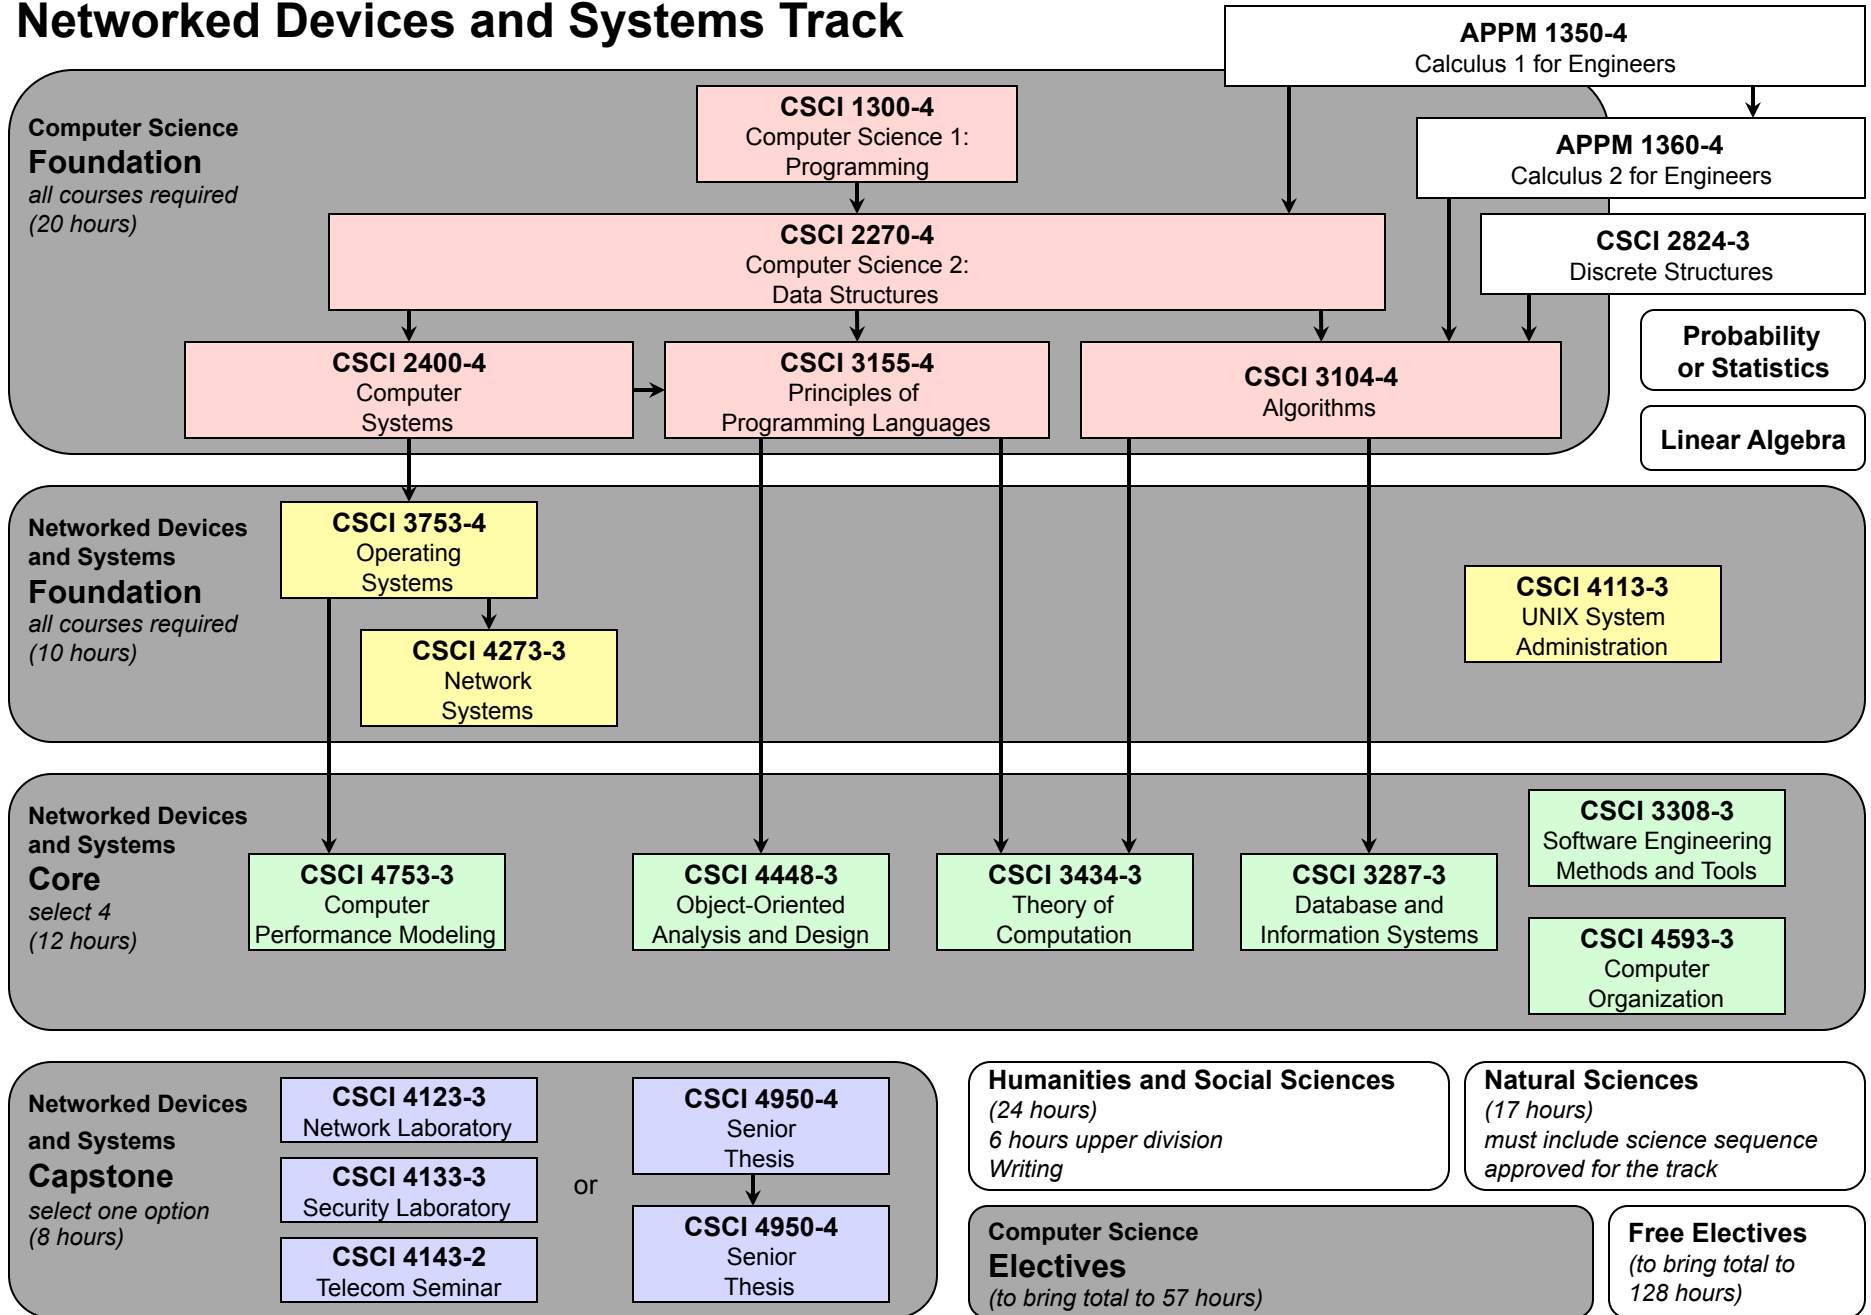

Computer Science BS Degree Requirements Flow Chart: 2007-2008

General Computing Track

Computer Science BS Degree Requirements Flow Chart: 2007-2008

Computational Biology and Health Informatics Track

Computer Science BS Degree Requirements Flow Chart: 2007-2008

Computational Science and Engineering Track

Computer Science BS Degree Requirements Flow Chart: 2007-2008

Human-Centered Computing Track

Computer Science BS Degree Requirements Flow Chart: 2007-2008

Networked Devices and Systems Track

Computer Science BS Degree Requirements Flow Chart: 2007-2008

Software Engineering Track

Computer Science BS Degree Requirements Flow Chart: 2007-2008

Systems Track