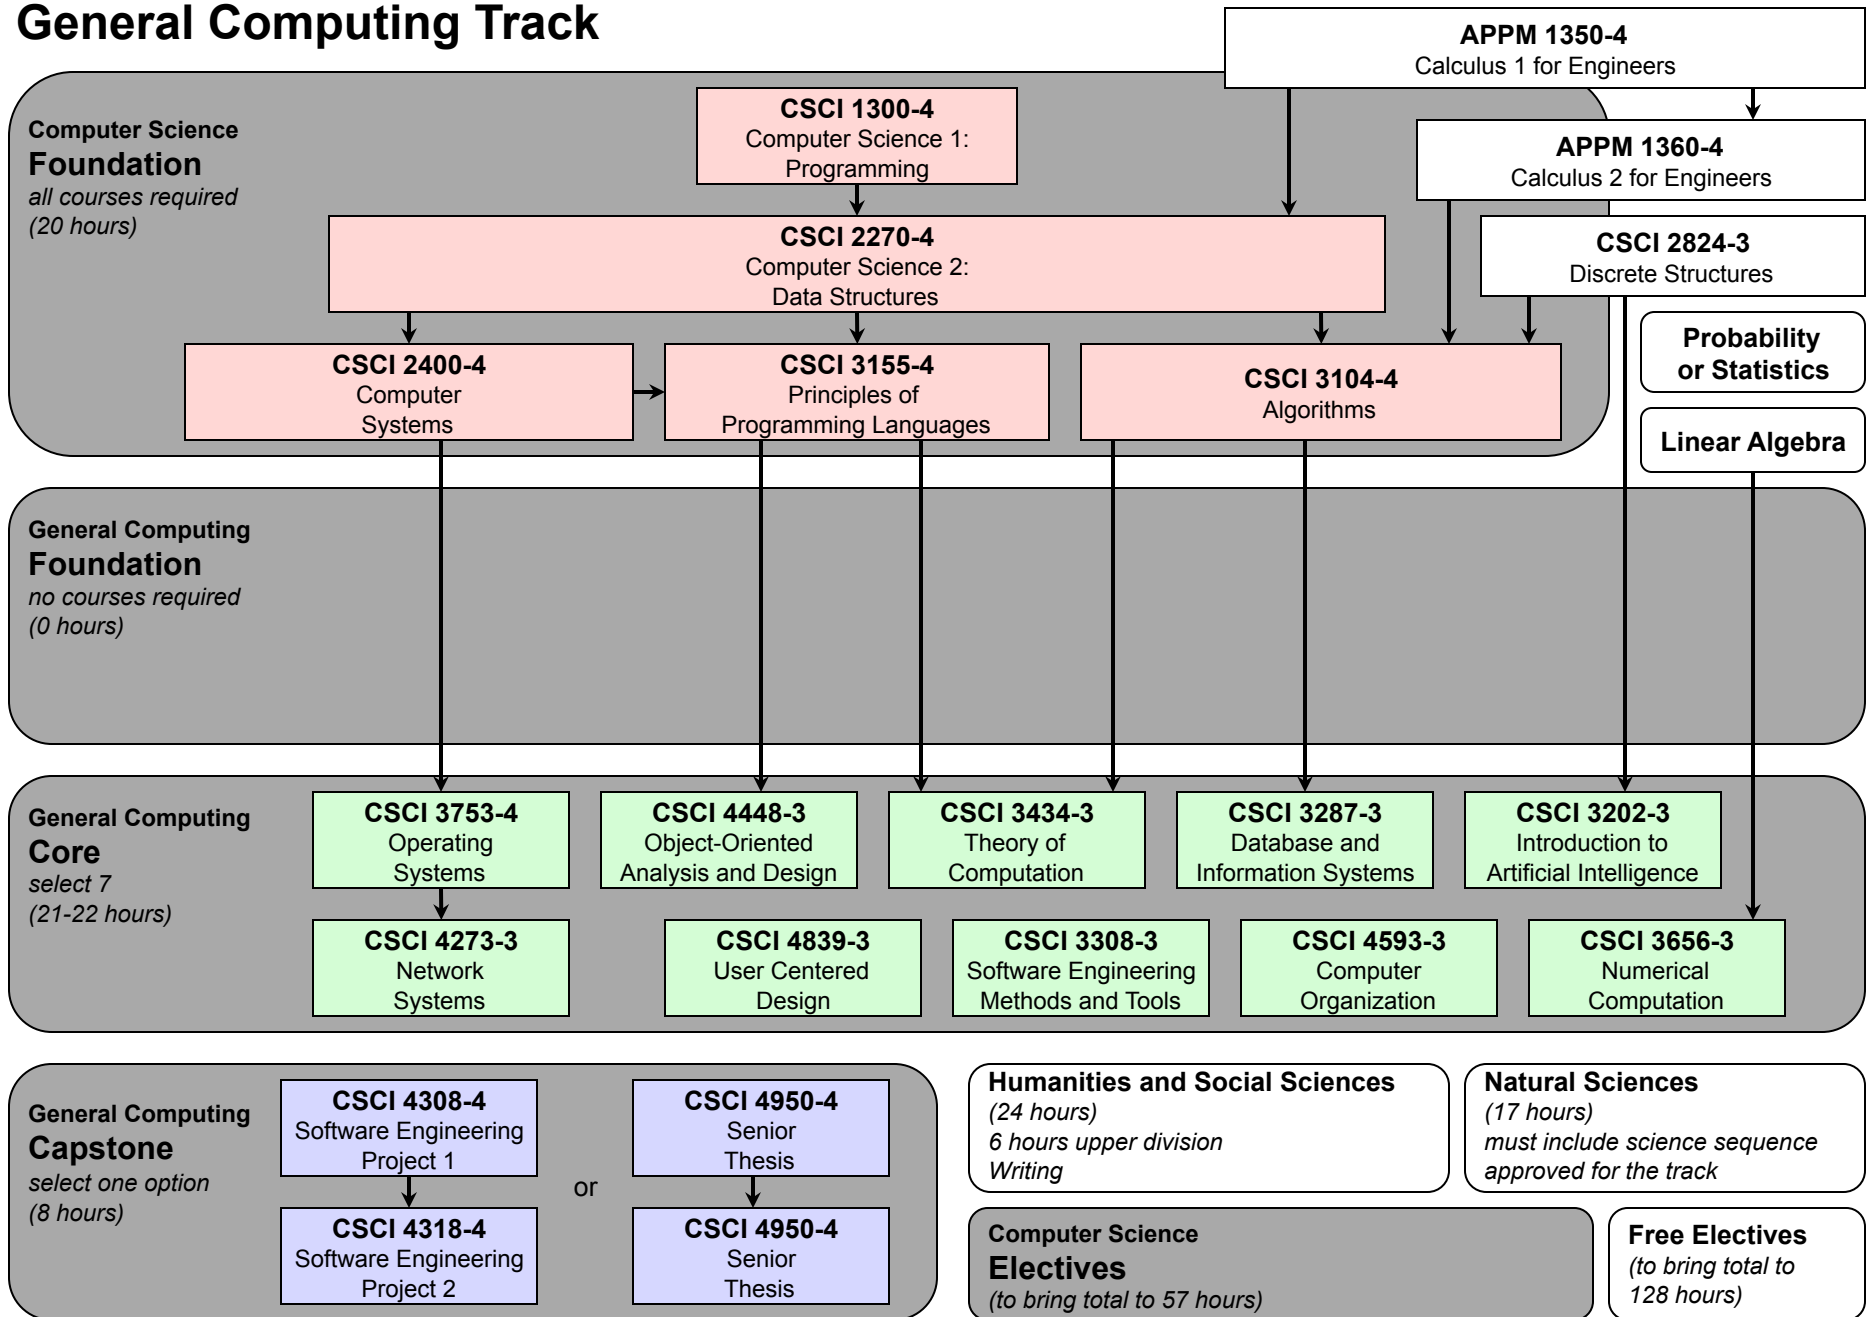

Computer Science BS Degree Requirements Flow Chart: 2007-2008

General Computing Track

Computer Science BS Degree Requirements Flow Chart: 2007-2008

Computational Biology and Health Informatics Track

Computer Science BS Degree Requirements Flow Chart: 2007-2008

Computational Science and Engineering Track

Computer Science BS Degree Requirements Flow Chart: 2007-2008

Human-Centered Computing Track

Computer Science BS Degree Requirements Flow Chart: 2007-2008

Networked Devices and Systems Track

Computer Science BS Degree Requirements Flow Chart: 2007-2008

Software Engineering Track

Computer Science BS Degree Requirements Flow Chart: 2007-2008

Systems Track