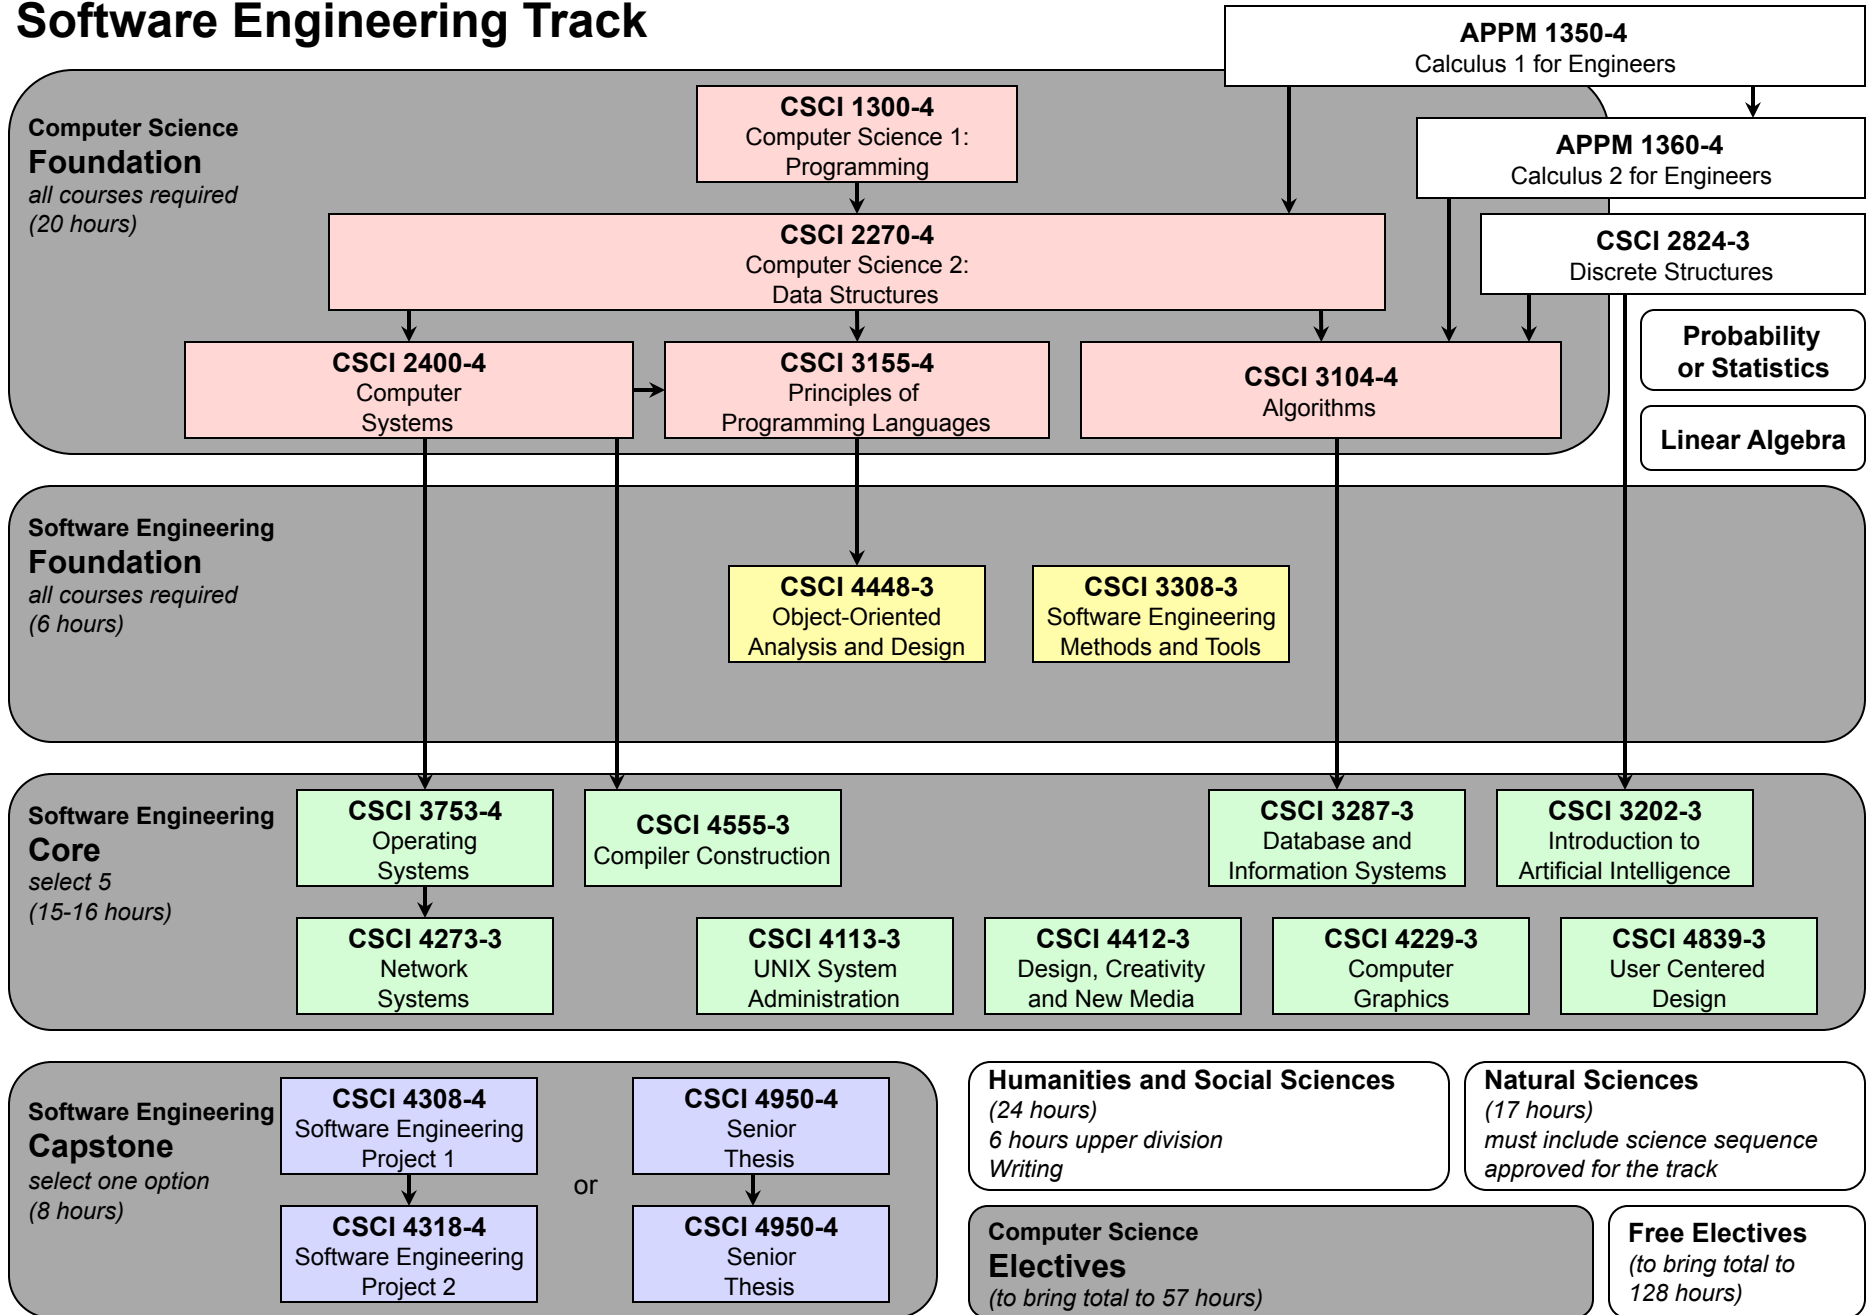

Computer Science BS Degree Requirements Flow Chart: 2007-2008

General Computing Track

Computer Science BS Degree Requirements Flow Chart: 2007-2008

Computational Biology and Health Informatics Track

Computer Science BS Degree Requirements Flow Chart: 2007-2008

Computational Science and Engineering Track

Computer Science BS Degree Requirements Flow Chart: 2007-2008

Human-Centered Computing Track

Computer Science BS Degree Requirements Flow Chart: 2007-2008

Networked Devices and Systems Track

Computer Science BS Degree Requirements Flow Chart: 2007-2008

Software Engineering Track

Computer Science BS Degree Requirements Flow Chart: 2007-2008

Systems Track