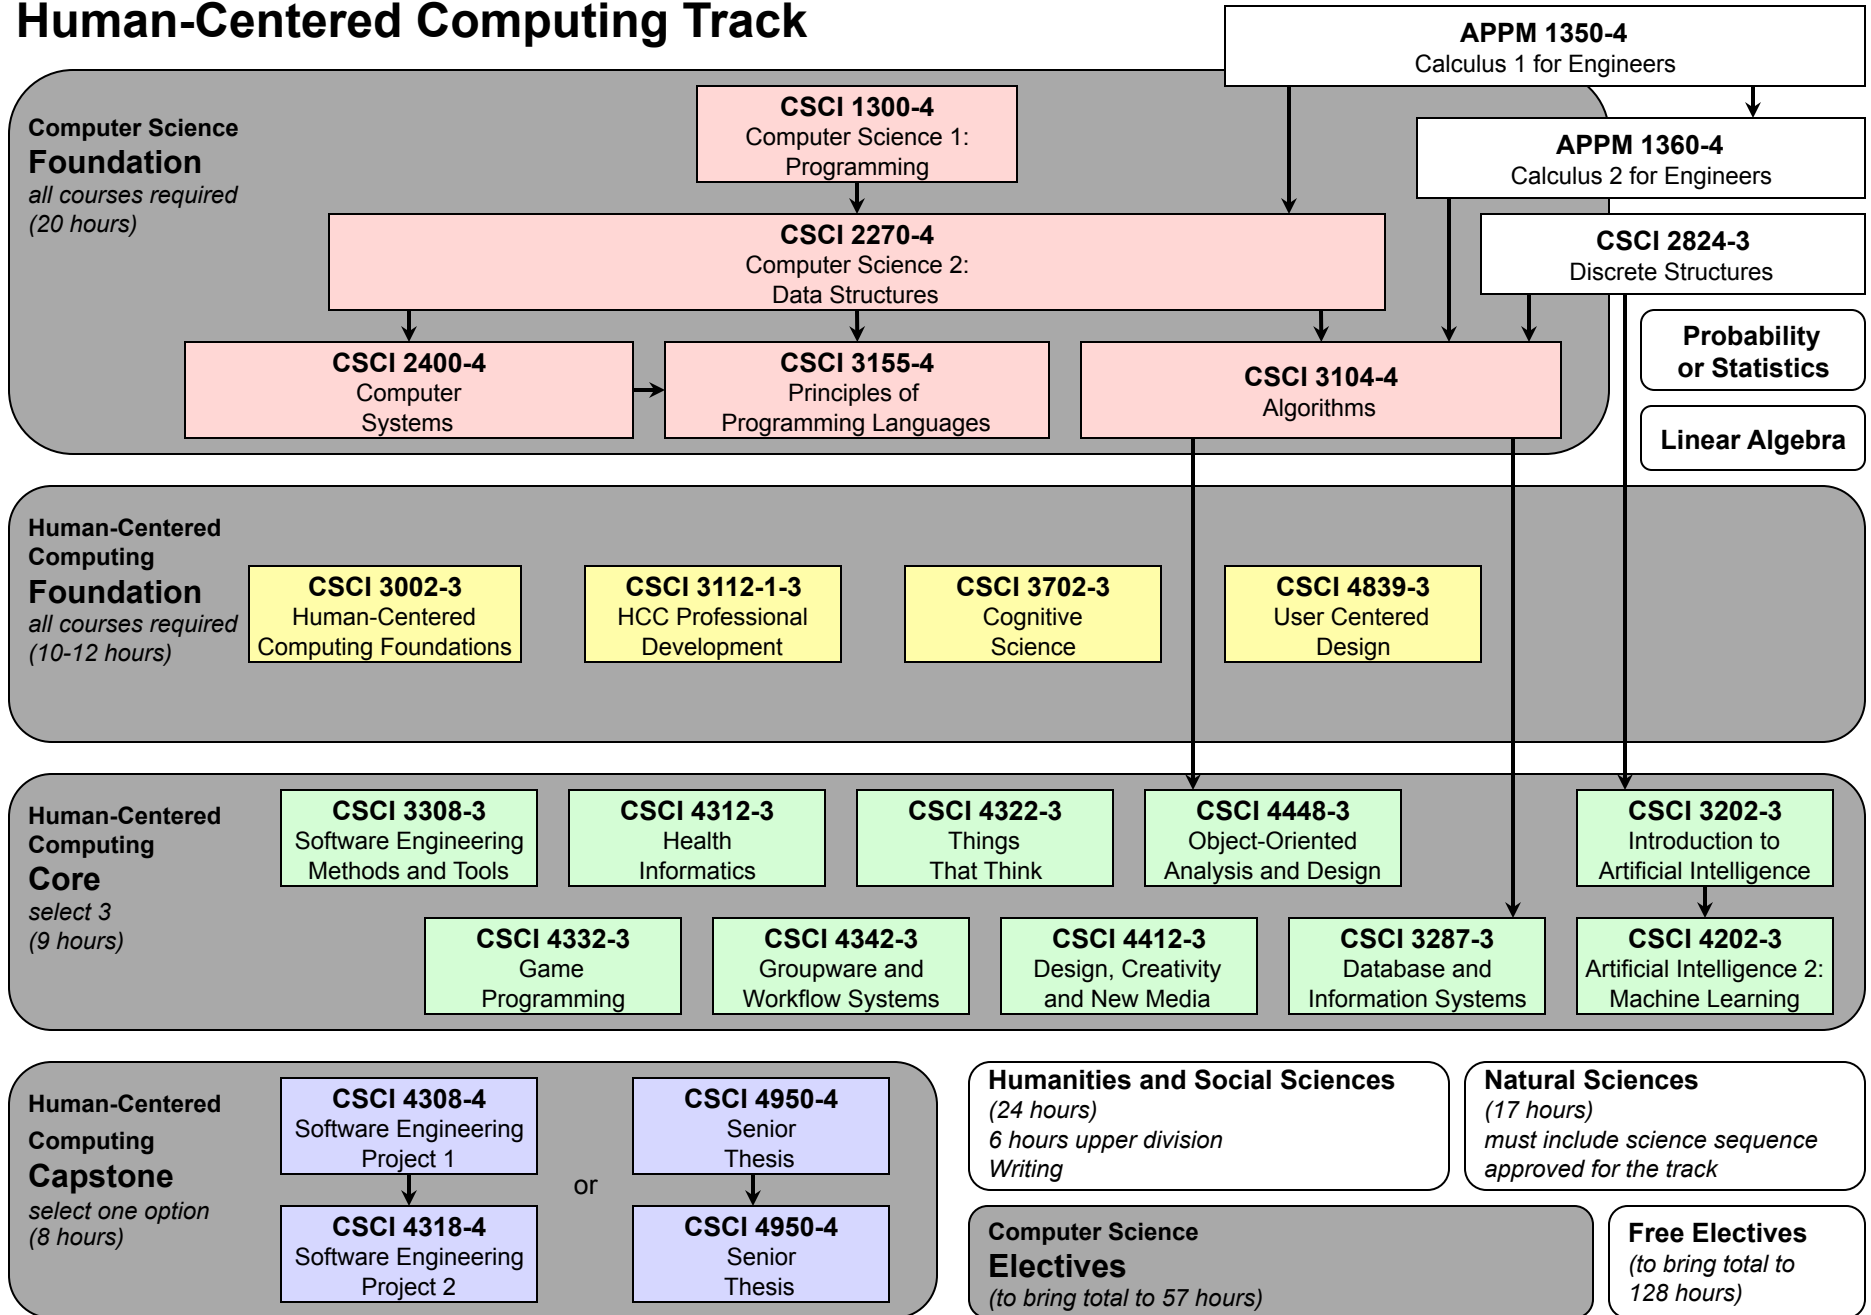

Computer Science BS Degree Requirements Flow Chart: 2007-2008

General Computing Track

Computer Science BS Degree Requirements Flow Chart: 2007-2008

Computational Biology and Health Informatics Track

Computer Science BS Degree Requirements Flow Chart: 2007-2008

Computational Science and Engineering Track

Computer Science BS Degree Requirements Flow Chart: 2007-2008

Human-Centered Computing Track

Computer Science BS Degree Requirements Flow Chart: 2007-2008

Networked Devices and Systems Track

Computer Science BS Degree Requirements Flow Chart: 2007-2008

Software Engineering Track

Computer Science BS Degree Requirements Flow Chart: 2007-2008

Systems Track