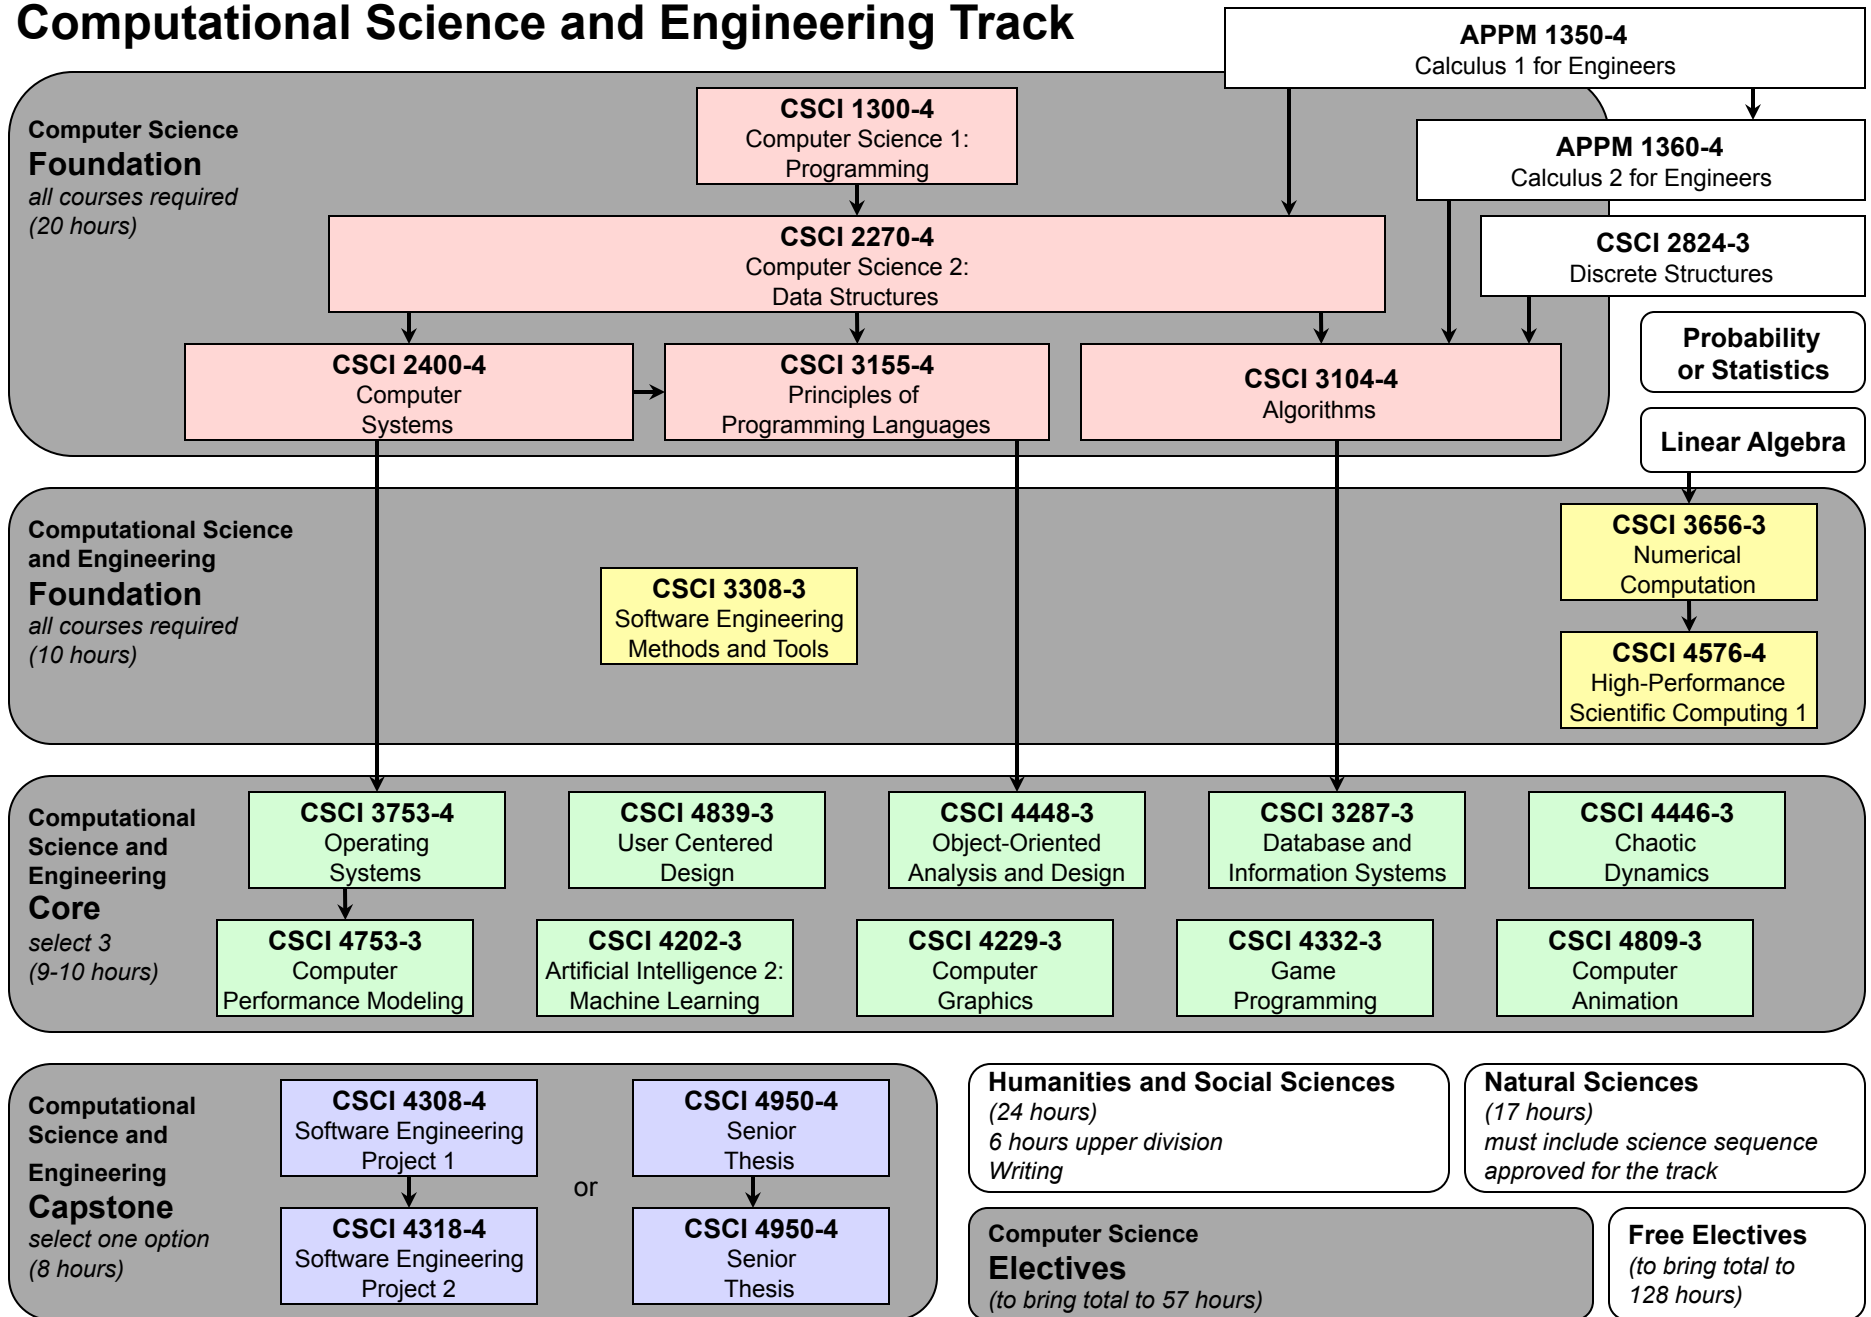

Computer Science BS Degree Requirements Flow Chart: 2007-2008

General Computing Track

Computer Science BS Degree Requirements Flow Chart: 2007-2008

Computational Biology and Health Informatics Track

Computer Science BS Degree Requirements Flow Chart: 2007-2008

Computational Science and Engineering Track

Computer Science BS Degree Requirements Flow Chart: 2007-2008

Human-Centered Computing Track

Computer Science BS Degree Requirements Flow Chart: 2007-2008

Networked Devices and Systems Track

Computer Science BS Degree Requirements Flow Chart: 2007-2008

Software Engineering Track

Computer Science BS Degree Requirements Flow Chart: 2007-2008

Systems Track